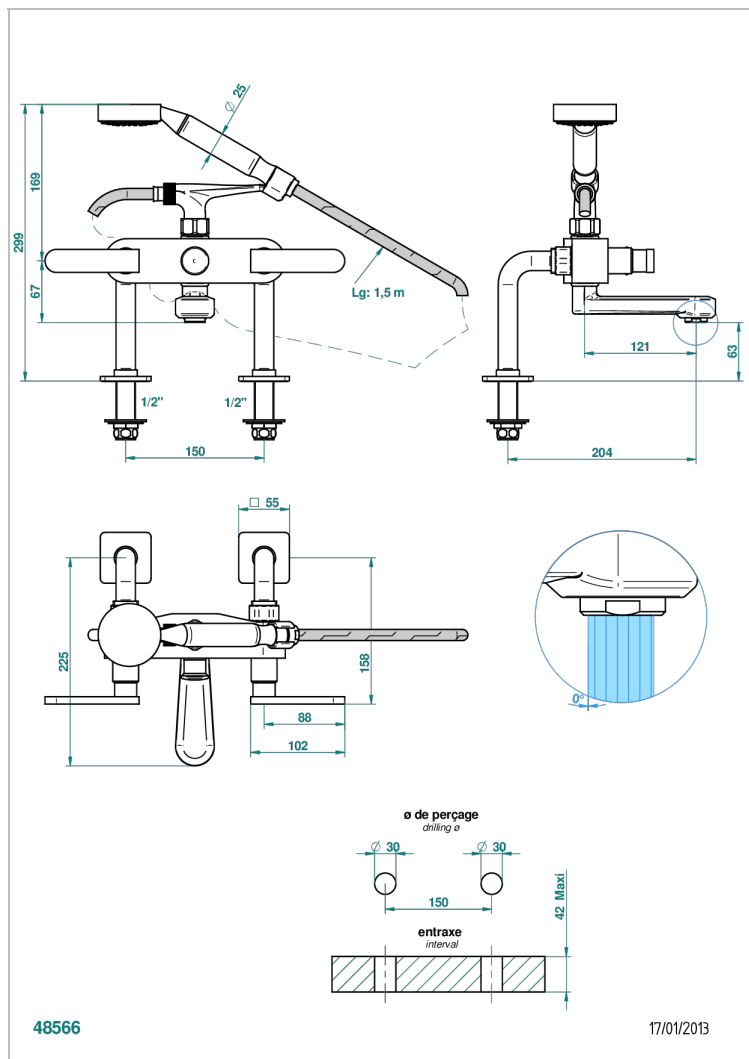

PROFIL METAL WITH LEVER

A6B-13G

Rim mounted 2-hole bath/telephone shower mixer, shower and hose

THG[®]
PARIS

CHARACTERISTIC

- ACS : 21ACCLY034

TECHNICAL SPECS

- Recommandé : 3 bars (max. 5 bars) - Advised : 43,5 psi (max. 72 psi)
- Bec : 35 l/min à 3 bars - Douchette : 9,5 l/min à 3 bars
- Spout : 9.26 gpm at 43.5 psi - Handshower : 2.5 gpm at 43.5 psi