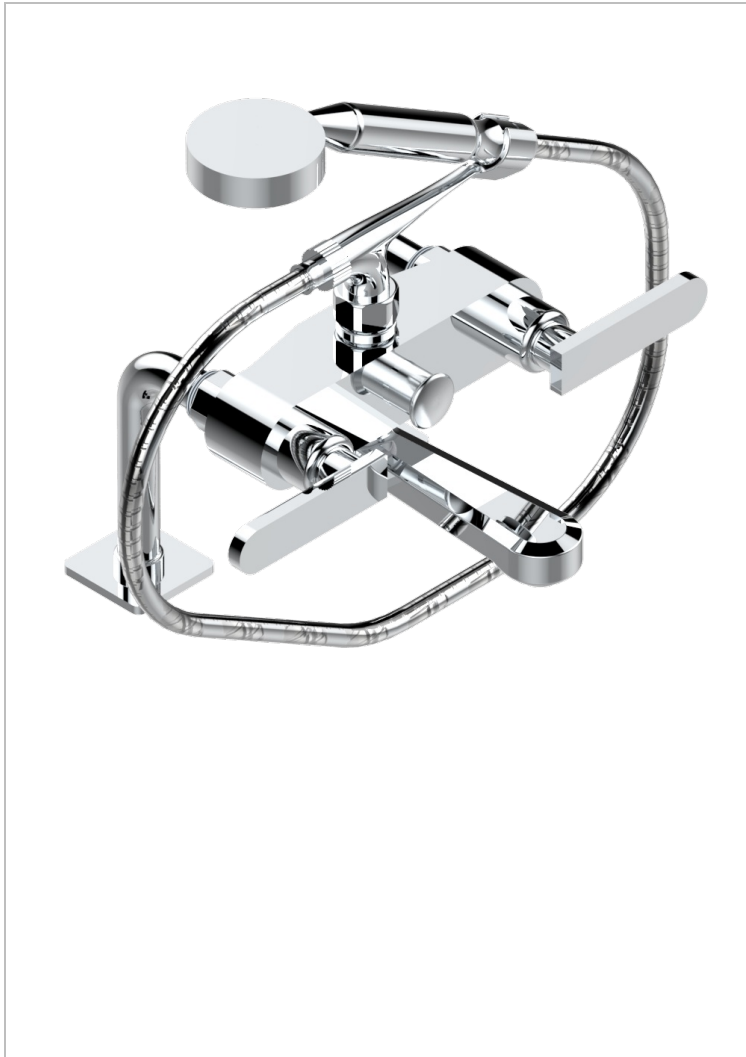

PROFIL METAL WITH LEVER

A6B-13G

Rim mounted 2-hole bath/telephone shower mixer, shower and hose

48566

17/01/2013

CHARACTERISTIC

- ACS : 21ACCLY034

TECHNICAL SPECS

- Recommandé : 3 bars (max. 5 bars) - Advised : 43,5 psi (max. 72 psi)
- Bec : 35 l/min à 3 bars - Douchette : 9,5 l/min à 3 bars
- Spout : 9.26 gpm at 43.5 psi - Handshower : 2.5 gpm at 43.5 psi

STANDARDS

AVAILABLE FINITIONS

Antique nickel - H28
Black ceram - D30
Blush PVD - H62
Brass color PVD - H49
Brown bronze color PVD - F33
Gold color PVD - H52

Graphite PVD - H64
Lacquered light bronze - D01
Matt Umber PVD - H67
Matt blush PVD - H60
Matt brass color PVD - H50
Matt brown bronze color PVD - F34