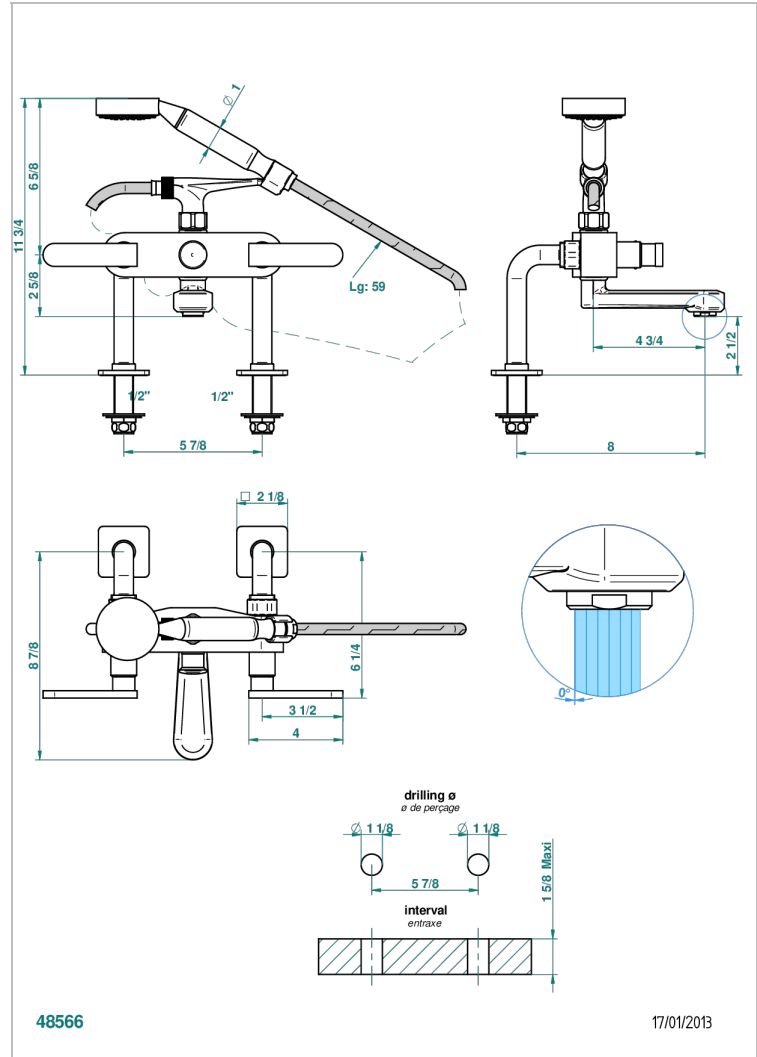

PROFIL METAL WITH LEVER

A6B-13G

Rim mounted 2-hole bath/telephone shower mixer, shower and hose

48566

17/01/2013

CHARACTERISTIC

- ACS : 21ACCLY034

TECHNICAL SPECS

- Recommandé : 3 bars (max. 5 bars) - Advised : 43,5 psi (max. 72 psi)
- Bec : 35 l/min à 3 bars - Douchette : 9,5 l/min à 3 bars
- Spout : 9.26 gpm at 43.5 psi - Handshower : 2.5 gpm at 43.5 psi

STANDARDS