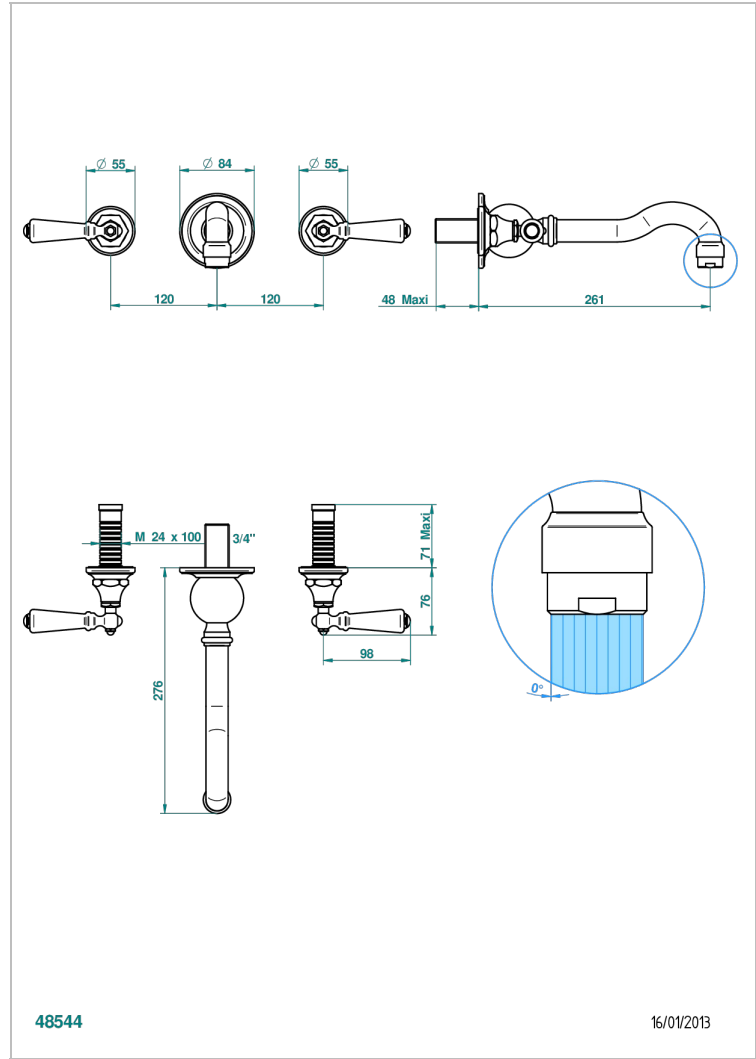

1900 WITH LEVER HANDLES

G28-41GB

Trim for wall mounted 3-hole bath set only

48544

16/01/2013

CHARACTERISTIC

- 1900 with lever handles
- Trim for wall mounted 3-hole bath set only

TECHNICAL SPECS

- Recommandé : 3 bars (max. 5 bars) - Advised : 43,5 psi (max. 72 psi)
- Bec : 35 l/min à 3 bars
- Spout : 9.26 gpm at 43.5 psi

RELATED SKU'S

- Ref. G00-40AM/US Rough parts for wall set (one counter clockwise and one clockwise cartridges)