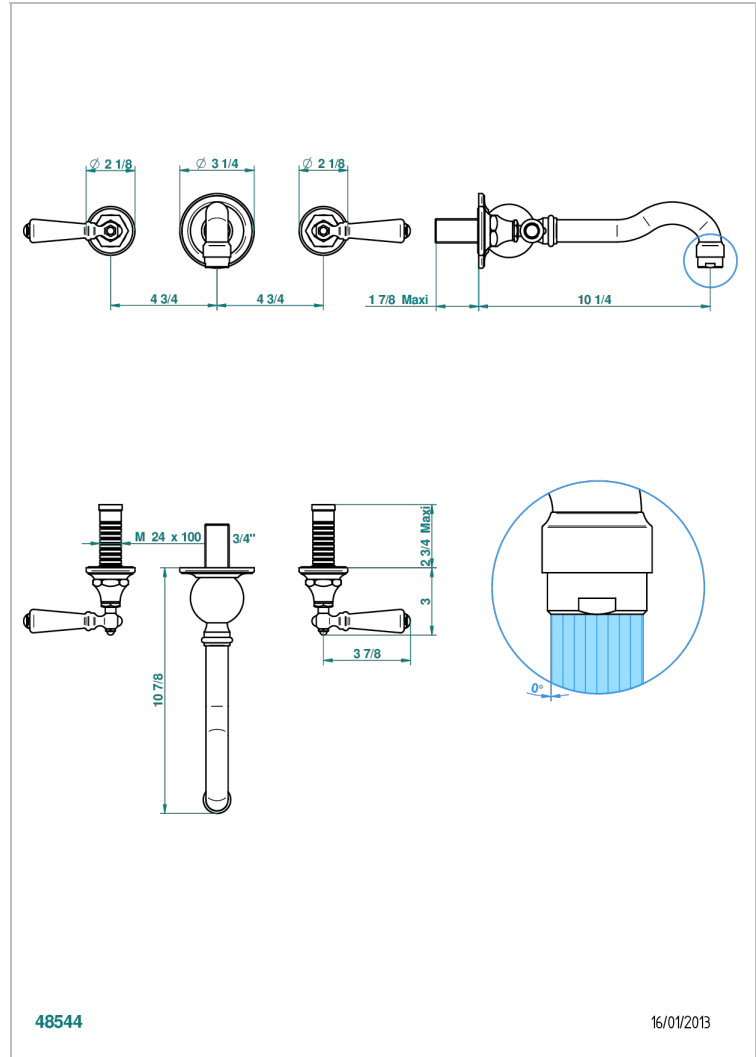

1900 WITH LEVER HANDLES

G28-41GB

Trim for wall mounted 3-hole bath set only

48544

16/01/2013

CHARACTERISTIC

- 1900 with lever handles
- Trim for wall mounted 3-hole bath set only

TECHNICAL SPECS

- Recommandé : 3 bars (max. 5 bars) - Advised : 43,5 psi (max. 72 psi)
- Bec : 35 l/min à 3 bars
- Spout : 9.26 gpm at 43.5 psi

RELATED SKU'S

- Ref. G00-40AM/US Rough parts for wall set (one counter clockwise and one clockwise cartridges)