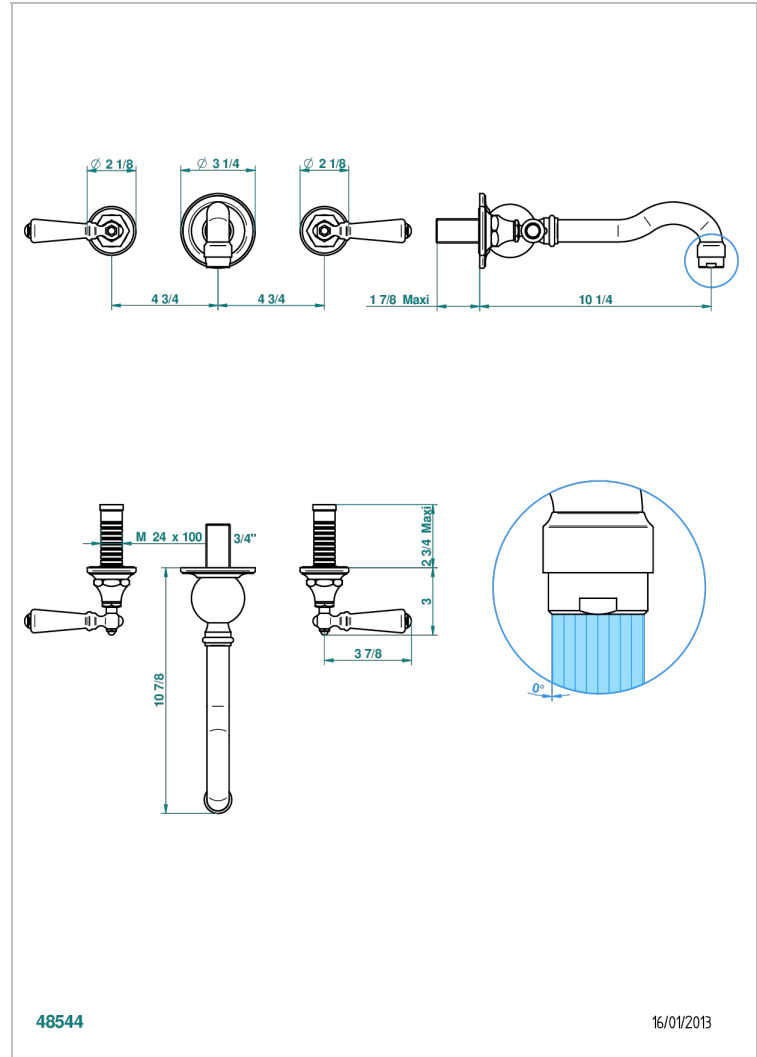

# 1900 WITH LEVER

G28-41GB

Trim only for wall mounted 3-hole bath mixer

48544

16/01/2013

## CHARACTERISTIC

- 1900 with lever
- Trim only for wall mounted 3-hole bath mixer

## TECHNICAL SPECS

- Recommandé : 3 bars (max. 5 bars) - Advised : 43,5 psi (max. 72 psi)
- Bec : 35 l/min à 3 bars
- Spout : 9.26 gpm at 43.5 psi

## RELATED SKU'S

- Ref. G00-40AC Rough parts for wall mounted 3 hole mixer, cross handle version
- Ref. G00-40AM Rough parts for wall mounted 3 hole mixer, lever handle version