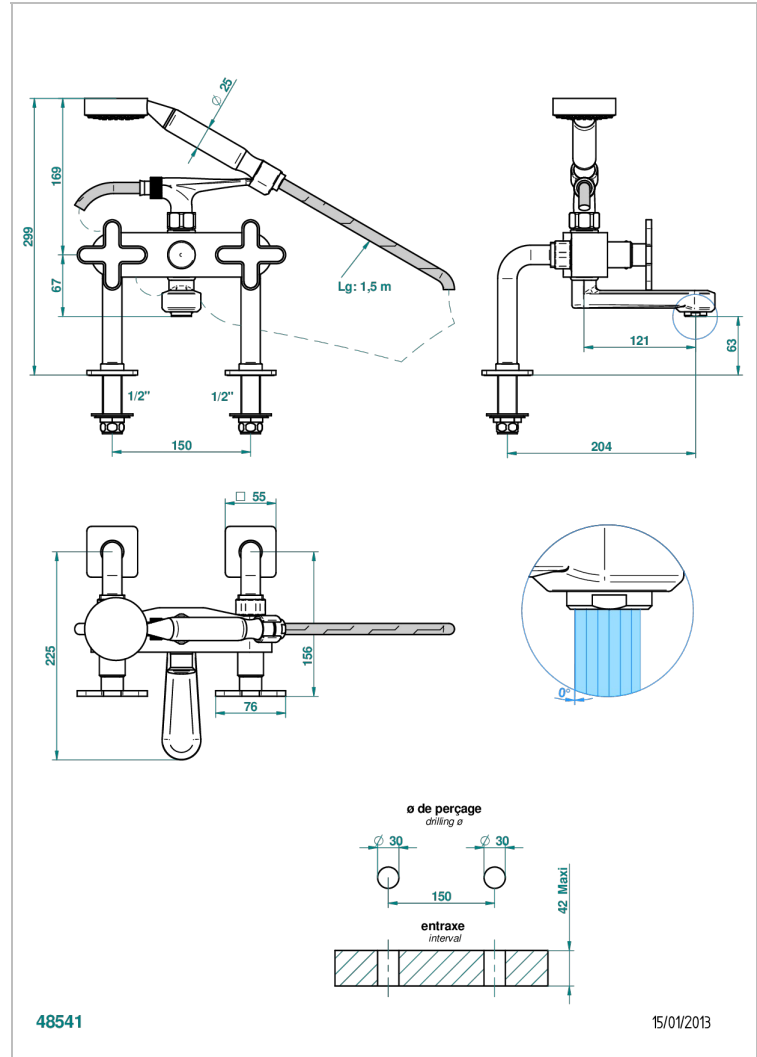

PROFIL BLACK ONYX

A6N-13G

Rim mounted 2-hole bath/telephone shower mixer, shower and hose

CHARACTERISTIC

- ACS : 21ACCLY034

TECHNICAL SPECS

- Recommandé : 3 bars (max. 5 bars) - Advised : 43,5 psi (max. 72 psi)
- Bec : 35 l/min à 3 bars - Douchette : 9,5 l/min à 3 bars
- Spout : 9.26 gpm at 43.5 psi - Handshower : 2.5 gpm at 43.5 psi