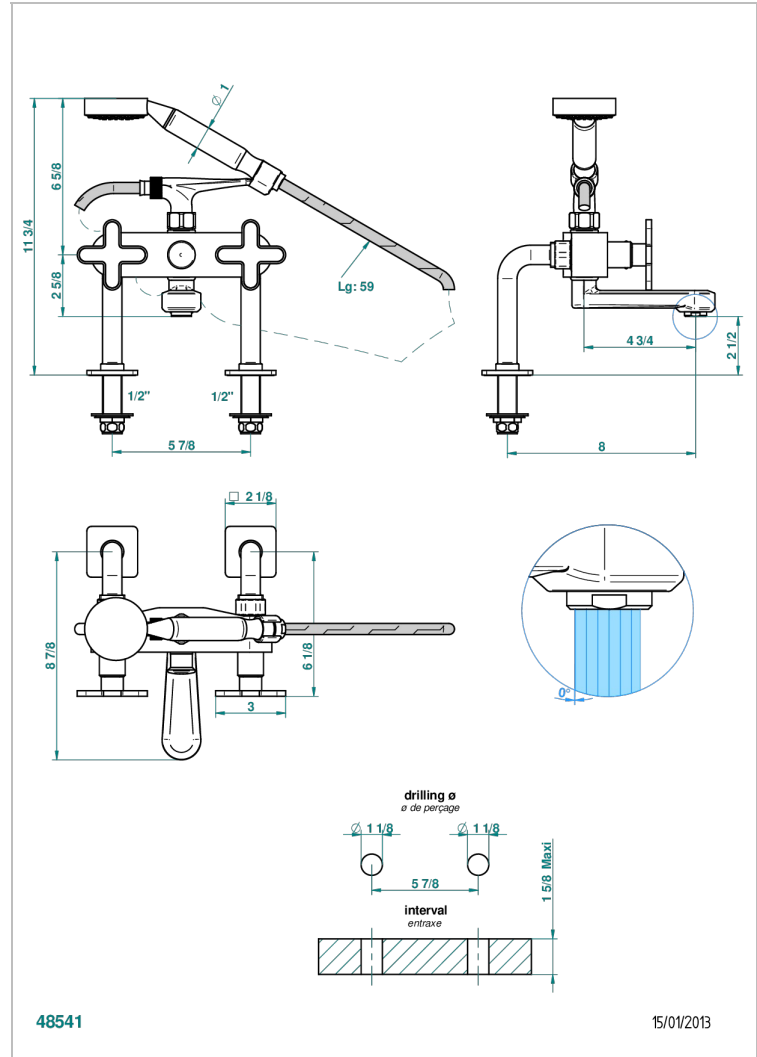

PROFIL BLACK ONYX

A6N-13G

Rim mounted 2-hole bath/telephone shower mixer, shower and hose

48541

15/01/2013

CHARACTERISTIC

- ACS : 21ACCLY034

TECHNICAL SPECS

- Recommandé : 3 bars (max. 5 bars) - Advised : 43,5 psi (max. 72 psi)
- Bec : 35 l/min à 3 bars - Douchette : 9,5 l/min à 3 bars
- Spout : 9.26 gpm at 43.5 psi - Handshower : 2.5 gpm at 43.5 psi

STANDARDS