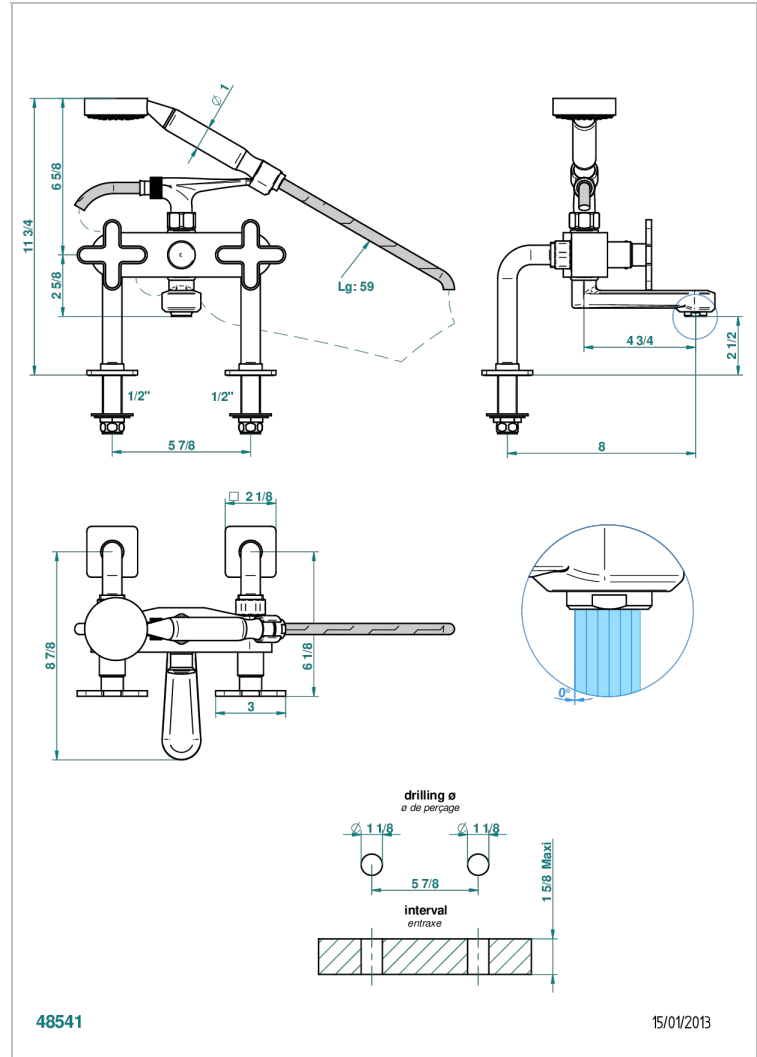

PROFIL BLACK ONYX

A6N-13G

Rim mounted 2-hole bath/telephone shower mixer, shower and hose

CHARACTERISTIC

- ACS : 21ACCLY034

TECHNICAL SPECS

- Recommandé : 3 bars (max. 5 bars) - Advised : 43,5 psi (max. 72 psi)
- Bec : 35 l/min à 3 bars - Douchette : 9,5 l/min à 3 bars
- Spout : 9.26 gpm at 43.5 psi - Handshower : 2.5 gpm at 43.5 psi