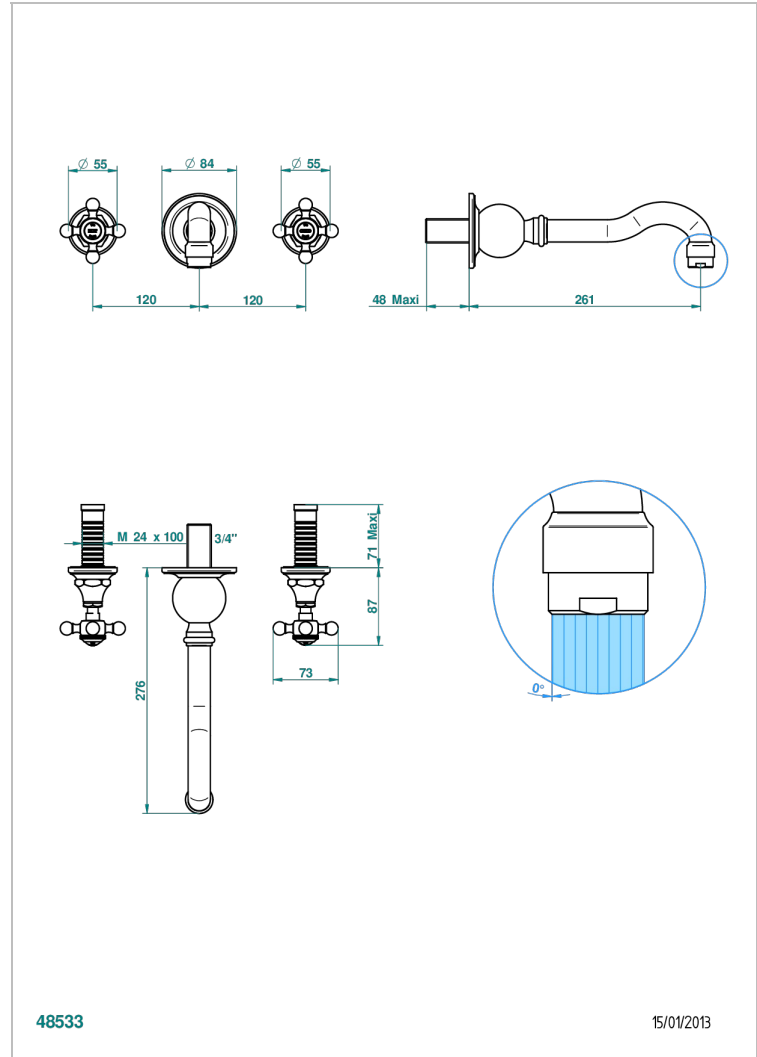

# 1900

G25-41GB

Trim only for wall mounted 3-hole bath mixer

## CARACTERÍSTICAS

- 1900
- Trim only for wall mounted 3-hole bath mixer

## ESPECIFICACIONES TÉCNICAS

- Recommandé : 3 bars (max. 5 bars) - Advised : 43,5 psi (max. 72 psi)
- Bec : 35 l/min à 3 bars
- Spout : 9.26 gpm at 43.5 psi

## PRODUCTOS RELACIONADOS

- Ref. G00-40AC Rough parts for wall mounted 3 hole mixer, cross handle version
- Ref. G00-40AM Rough parts for wall mounted 3 hole mixer, lever handle version