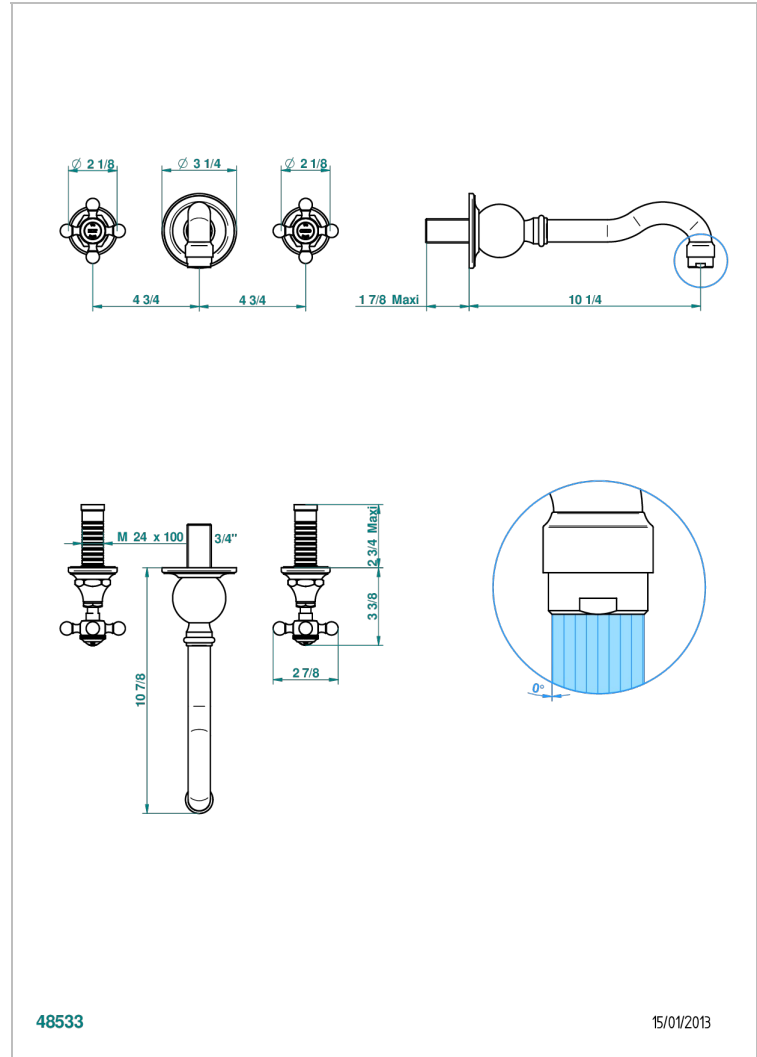

# 1900

G25-41GB

Trim only for wall mounted 3-hole bath mixer

48533

15/01/2013

## CARACTERÍSTICAS

- 1900
- Trim only for wall mounted 3-hole bath mixer

## ESPECIFICACIONES TÉCNICAS

- Recommandé : 3 bars (max. 5 bars) - Advised : 43,5 psi (max. 72 psi)
- Bec : 35 l/min à 3 bars
- Spout : 9.26 gpm at 43.5 psi

## PRODUCTOS RELACIONADOS

- Ref. G00-40AC Rough parts for wall mounted 3 hole mixer, cross handle version
- Ref. G00-40AM Rough parts for wall mounted 3 hole mixer, lever handle version