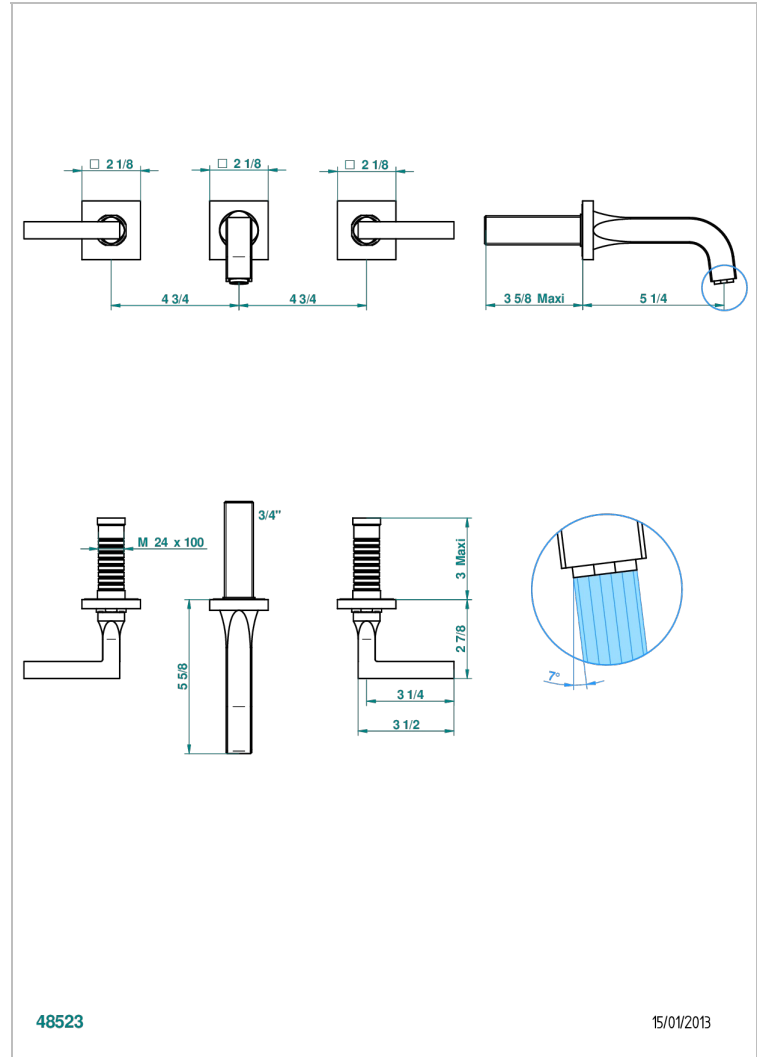

BELUGA WITH LEVER HANDLES

G1U-41GB

Trim for wall mounted 3-hole bath set only

48523

15/01/2013

CHARACTERISTIC

- Beluga with lever handles
- Trim for wall mounted 3-hole bath set only

RELATED SKU'S

- Ref. G00-40AM/US Rough parts for wall set (one counter clockwise and one clockwise cartridges)

AVAILABLE FINITIONS

Black ceram - D30
Blush PVD - H62
Brass color PVD - H49
Brown bronze color PVD - F33
Chrome polished - A02
Chrome polished / gold polished - G02