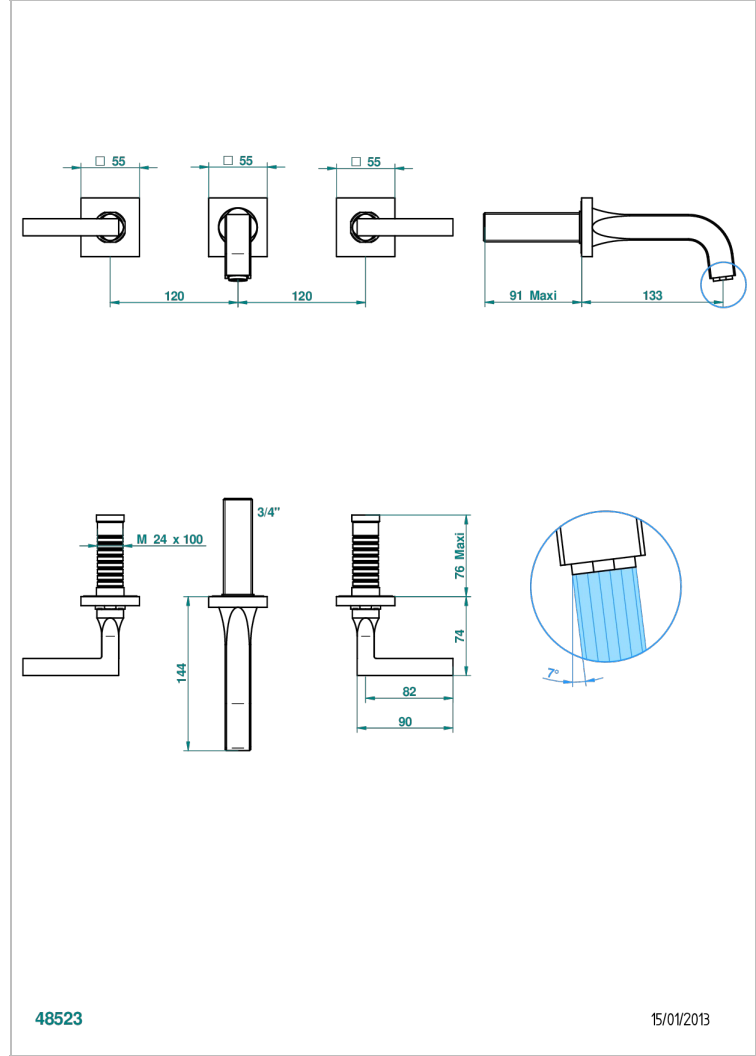

BELUGA WITH LEVER

G1U-41GB

Trim only for wall mounted 3-hole bath mixer

THG[®]
PARIS

CHARACTERISTIC

- Beluga with lever
- Trim only for wall mounted 3-hole bath mixer

RELATED SKU'S

- Ref. G00-40AC Rough parts for wall mounted 3 hole mixer, cross handle version
- Ref. G00-40AM Rough parts for wall mounted 3 hole mixer, lever handle version