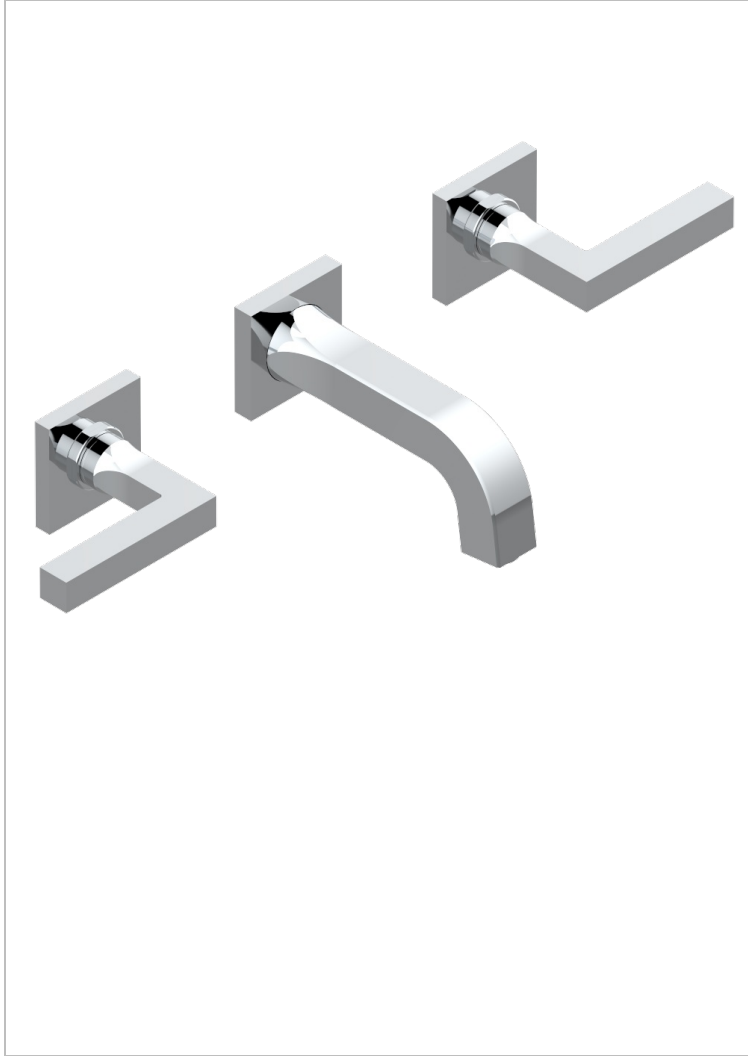

BELUGA WITH LEVER

G1U-41GB

Trim only for wall mounted 3-hole bath mixer

THG[®]
PARIS

CHARACTERISTIC

- Beluga with lever
- Trim only for wall mounted 3-hole bath mixer

RELATED SKU'S

- Ref. G00-40AC Rough parts for wall mounted 3 hole mixer, cross handle version
- Ref. G00-40AM Rough parts for wall mounted 3 hole mixer, lever handle version

AVAILABLE FINITIONS

Antique nickel - H28
Black ceram - D30
Blush PVD - H62
Brass color PVD - H49
Brown bronze color PVD - F33
Gold color PVD - H52

Graphite PVD - H64
Lacquered light bronze - D01
Matt Umber PVD - H67
Matt blush PVD - H60
Matt brass color PVD - H50
Matt brown bronze color PVD - F34