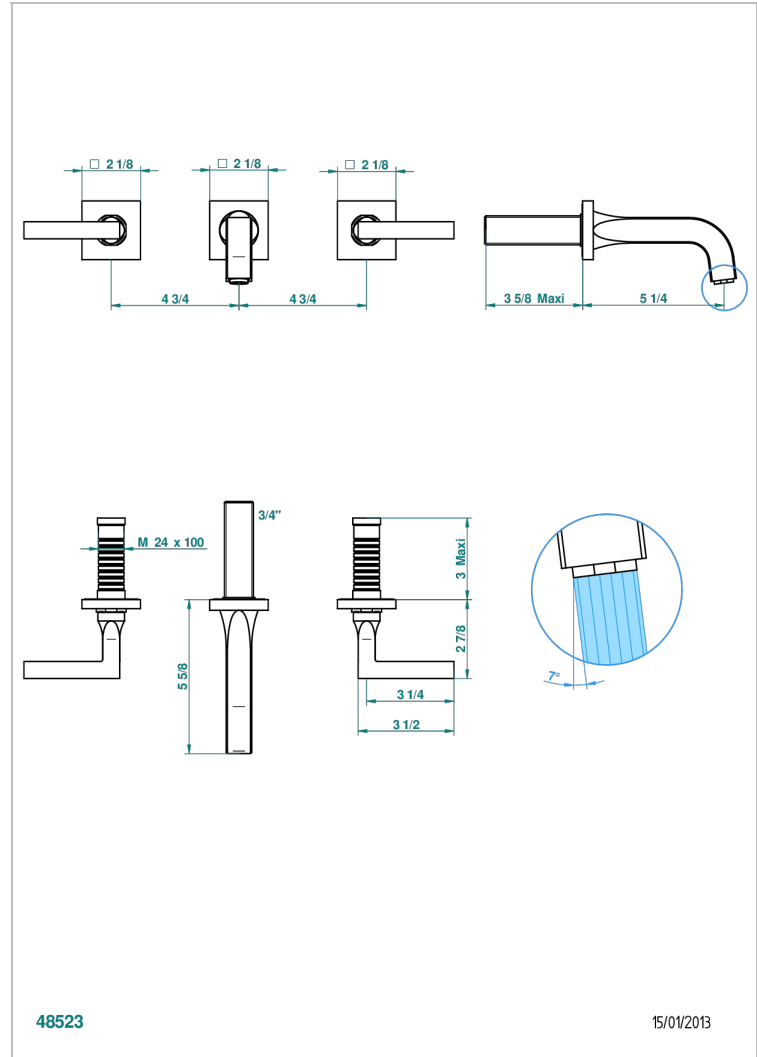

# BELUGA WITH LEVER

G1U-41GB

Trim only for wall mounted 3-hole bath mixer

## CHARACTERISTIC

- Beluga with lever
- Trim only for wall mounted 3-hole bath mixer

## RELATED SKU'S

- Ref. G00-40AC Rough parts for wall mounted 3 hole mixer, cross handle version
- Ref. G00-40AM Rough parts for wall mounted 3 hole mixer, lever handle version