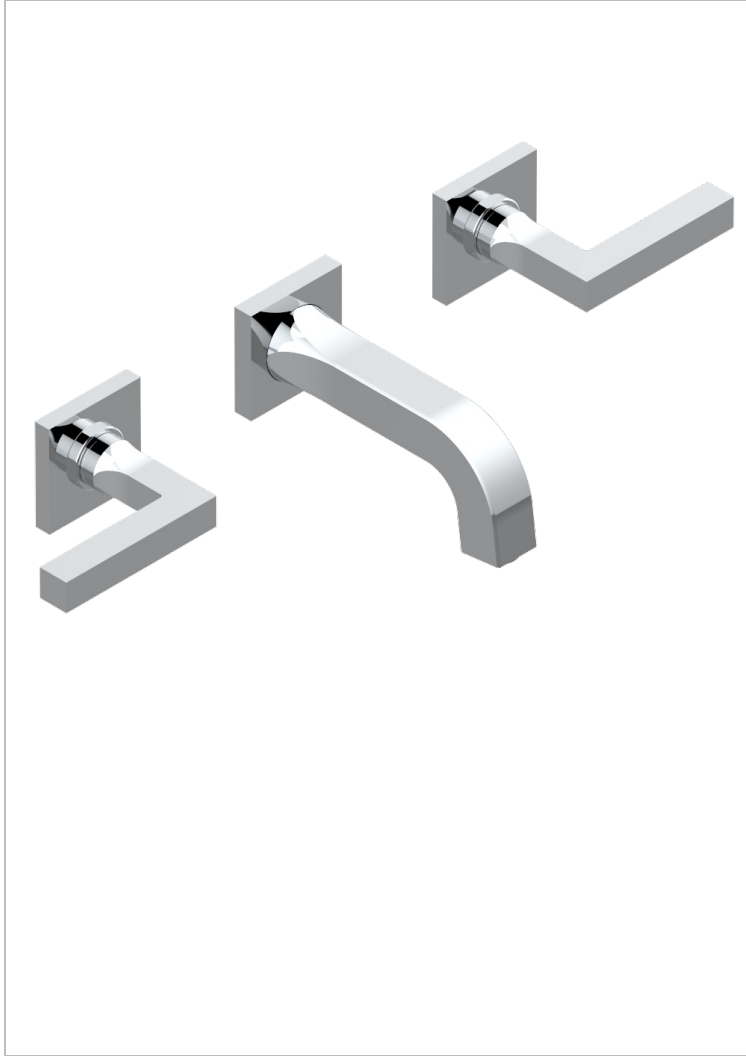

BELUGA WITH LEVER

G1U-41GB

Trim only for wall mounted 3-hole bath mixer

THG[®]
PARIS

CHARACTERISTIC

- Beluga with lever
- Trim only for wall mounted 3-hole bath mixer

RELATED SKU'S

- Ref. G00-40AC Rough parts for wall mounted 3 hole mixer, cross handle version
- Ref. G00-40AM Rough parts for wall mounted 3 hole mixer, lever handle version

AVAILABLE FINITIONS

Antique nickel - H28
Black ceram - D30
Blush PVD - H62
Brass color PVD - H49
Brown bronze color PVD - F33
Gold color PVD - H52

Graphite PVD - H64
Lacquered light bronze - D01
Matt Umber PVD - H67
Matt blush PVD - H60
Matt brass color PVD - H50
Matt brown bronze color PVD - F34