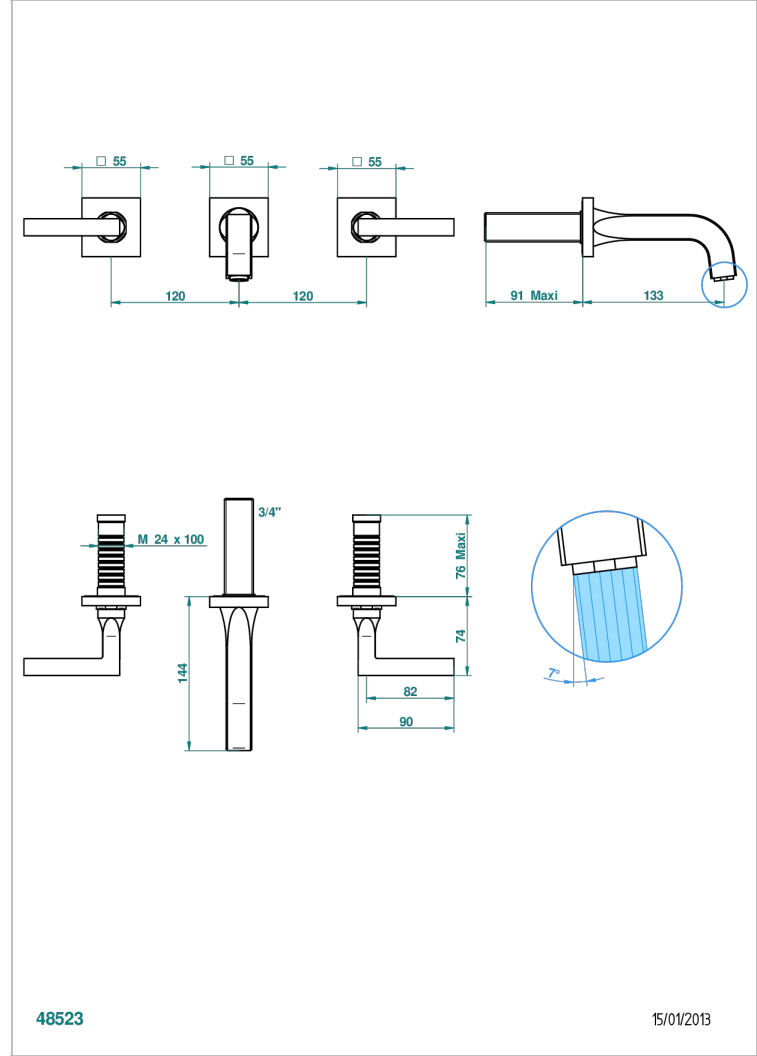

BELUGA WITH LEVER

G1U-41GB

Trim only for wall mounted 3-hole bath mixer

THG[®]
PARIS

CHARACTERISTIC

- Beluga with lever
- Trim only for wall mounted 3-hole bath mixer

RELATED SKU'S

- Ref. G00-40AC Rough parts for wall mounted 3 hole mixer, cross handle version
- Ref. G00-40AM Rough parts for wall mounted 3 hole mixer, lever handle version