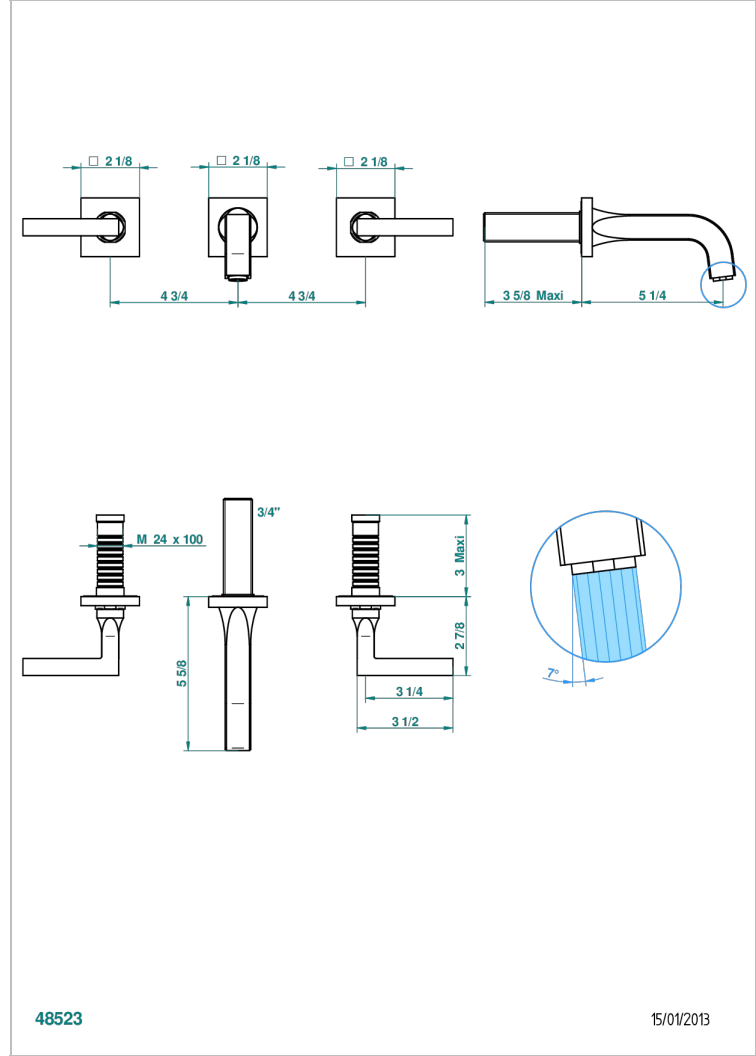

# BELUGA WITH LEVER

G1U-41GB

Trim only for wall mounted 3-hole bath mixer

48523

15/01/2013

## CHARACTERISTIC

- Beluga with lever
- Trim only for wall mounted 3-hole bath mixer

## RELATED SKU'S

- Ref. G00-40AC Rough parts for wall mounted 3 hole mixer, cross handle version
- Ref. G00-40AM Rough parts for wall mounted 3 hole mixer, lever handle version