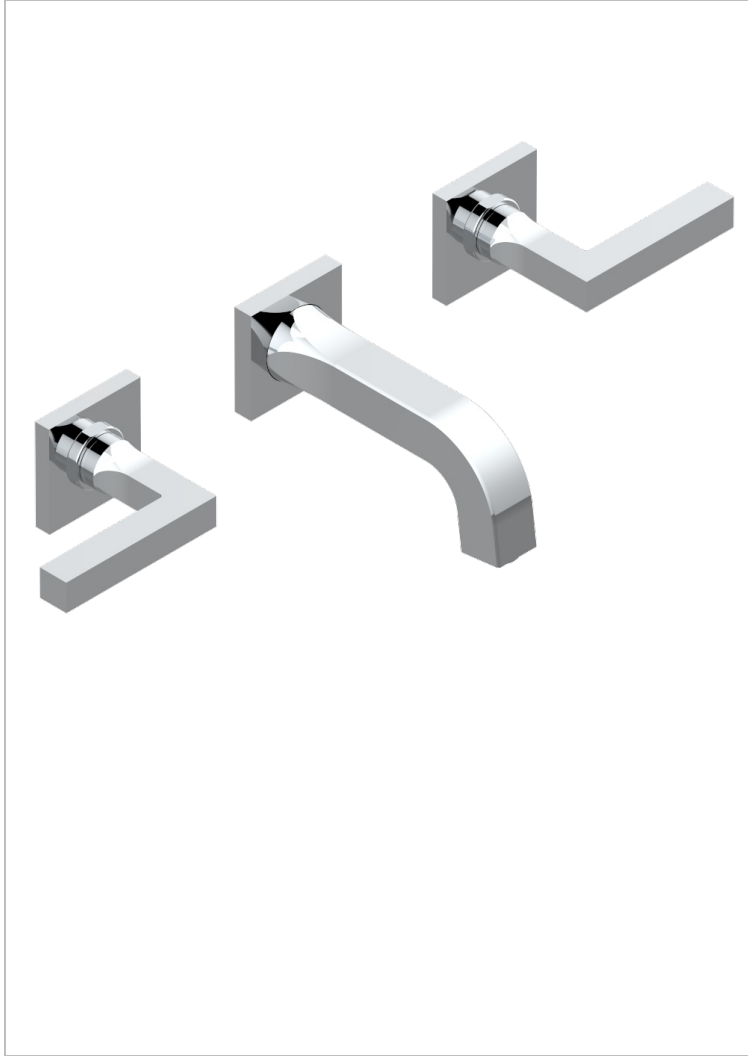

# BELUGA WITH LEVER

G1U-41GB

Trim only for wall mounted 3-hole bath mixer

48523

15/01/2013

## CHARACTERISTIC

- Beluga with lever
- Trim only for wall mounted 3-hole bath mixer

## RELATED SKU'S

- Ref. G00-40AC Rough parts for wall mounted 3 hole mixer, cross handle version
- Ref. G00-40AM Rough parts for wall mounted 3 hole mixer, lever handle version