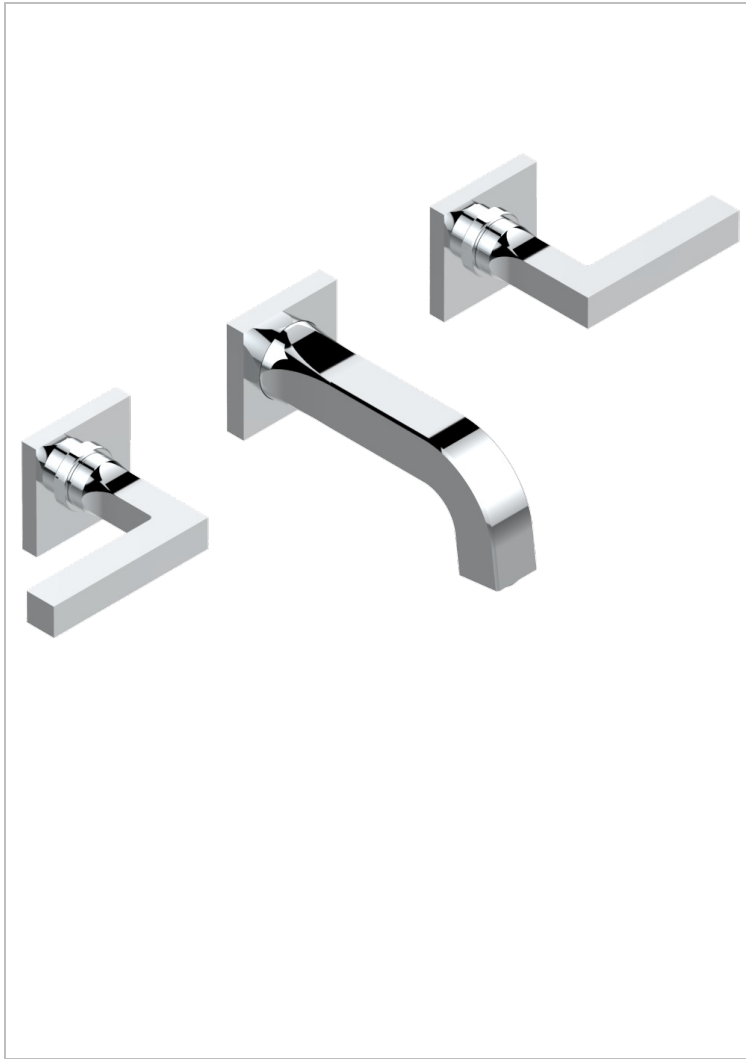

BELUGA WITH LEVER HANDLES

G1U-40GBUS

Trim for wall mounted 3-hole lavatory set only

THG[®]
PARIS

48522

15/01/2013

CHARACTERISTIC

- Beluga with lever handles
- Trim for wall mounted 3-hole lavatory set only

TECHNICAL SPECS

- Recommandé : 3 bars (max. 5 bars) - Advised : 43,5 psi (max. 72 psi)
- 8,3 l/min à 3 bars (2.2 gpm at 43.5 psi)

RELATED SKU'S

- Ref. G00-40AM/US Rough parts for wall set (one counter clockwise and one clockwise cartridges)