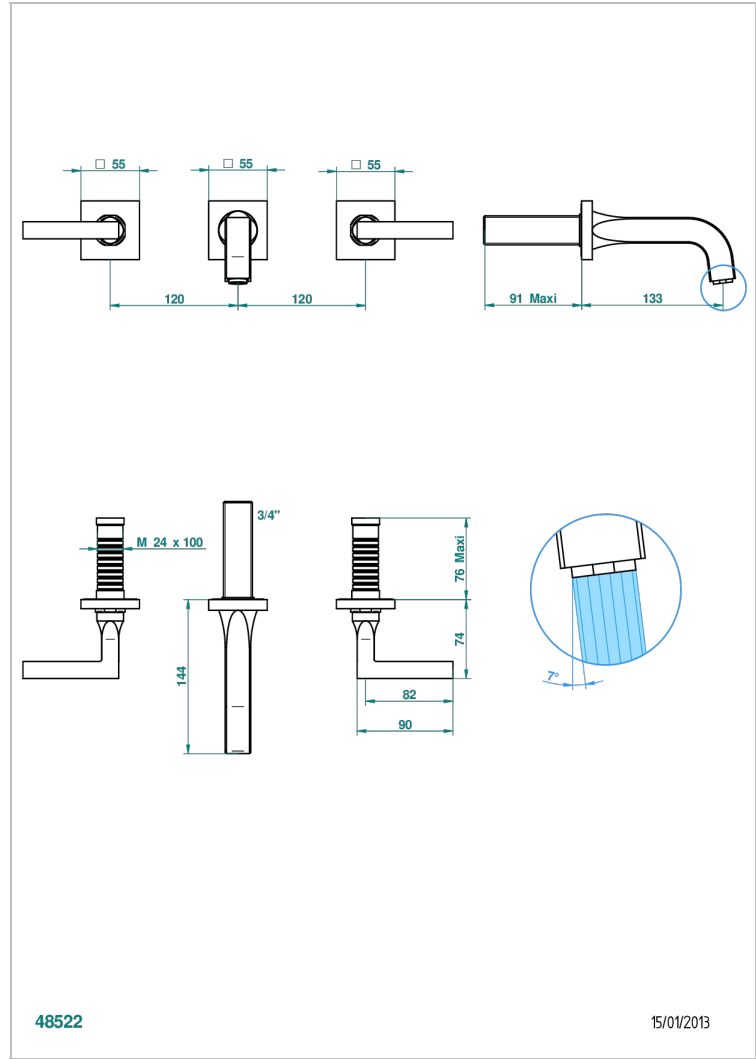

BELUGA WITH LEVER HANDLES

G1U-40GBUS

Trim for wall mounted 3-hole lavatory set only

THG[®]
PARIS

48522

15/01/2013

CHARACTERISTIC

- Beluga with lever handles
- Trim for wall mounted 3-hole lavatory set only

TECHNICAL SPECS

- Recommandé : 3 bars (max. 5 bars) - Advised : 43,5 psi (max. 72 psi)
- 8,3 l/min à 3 bars (2.2 gpm at 43.5 psi)

RELATED SKU'S

- Ref. G00-40AM/US Rough parts for wall set (one counter clockwise and one clockwise cartridges)