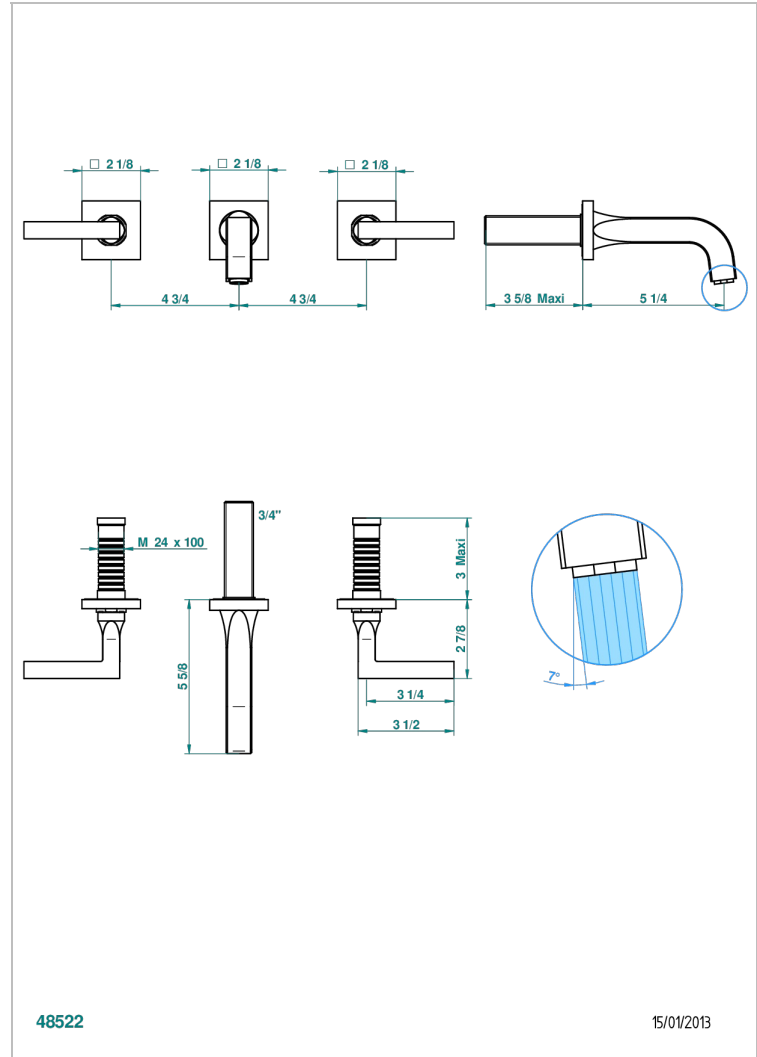

BELUGA WITH LEVER HANDLES

G1U-40GBUS

Trim for wall mounted 3-hole lavatory set only

48522

15/01/2013

CHARACTERISTIC

- Beluga with lever handles
- Trim for wall mounted 3-hole lavatory set only

TECHNICAL SPECS

- Recommandé : 3 bars (max. 5 bars) - Advised : 43,5 psi (max. 72 psi)
- 8,3 l/min à 3 bars (2.2 gpm at 43.5 psi)

RELATED SKU'S

- Ref. G00-40AM/US Rough parts for wall set (one counter clockwise and one clockwise cartridges)