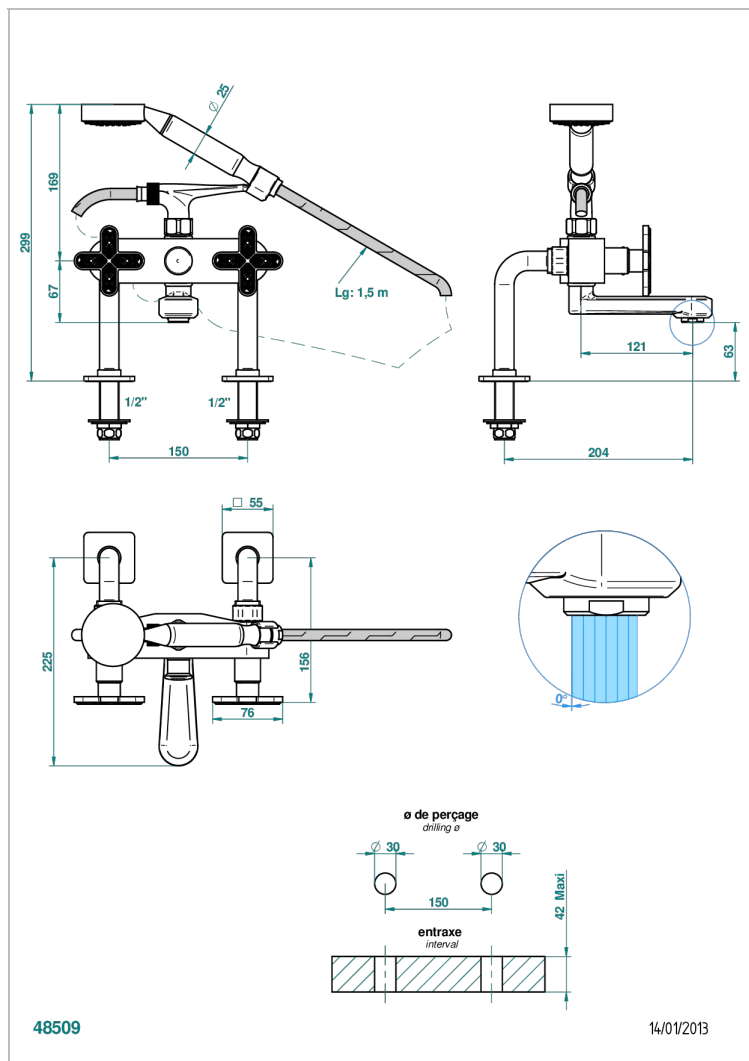

# PROFIL LALIQUE CLEAR CRYSTAL

A6G-13G

Rim mounted 2-hole bath/telephone shower mixer, shower and hose

## CHARACTERISTIC

- ACS : 21ACCLY034

## TECHNICAL SPECS

- Recommandé : 3 bars (max. 5 bars) - Advised : 43,5 psi (max. 72 psi)
- Bec : 35 l/min à 3 bars - Douchette : 9,5 l/min à 3 bars
- Spout : 9.26 gpm at 43.5 psi - Handshower : 2.5 gpm at 43.5 psi