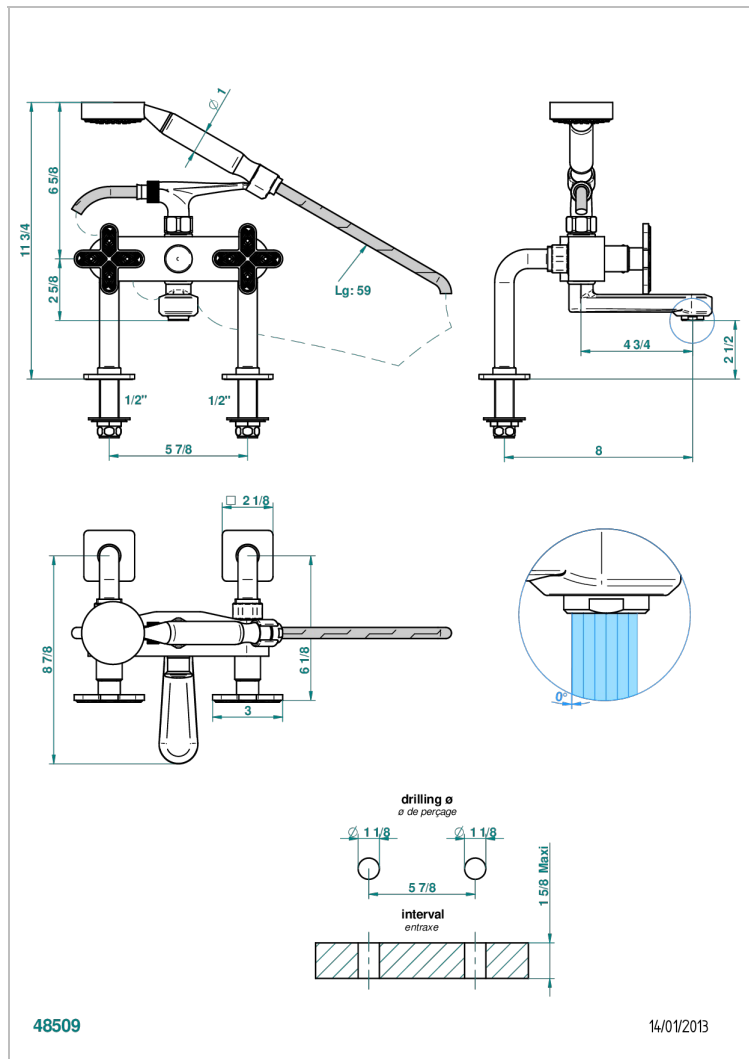

PROFIL LALIQUE CLEAR CRYSTAL

A6G-13G

Rim mounted 2-hole bath/telephone shower mixer, shower and hose

THG[®]
PARIS

CHARACTERISTIC

- ACS : 21ACCLY034

TECHNICAL SPECS

- Recommandé : 3 bars (max. 5 bars) - Advised : 43,5 psi (max. 72 psi)
- Bec : 35 l/min à 3 bars - Douchette : 9,5 l/min à 3 bars
- Spout : 9.26 gpm at 43.5 psi - Handshower : 2.5 gpm at 43.5 psi