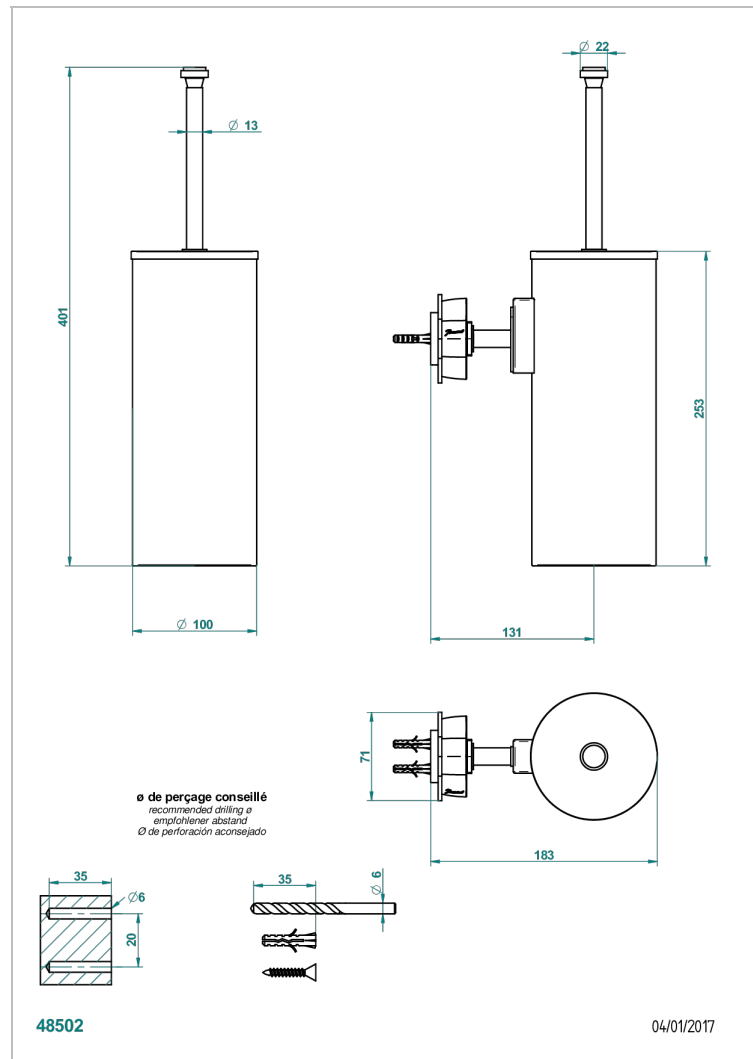

PETALE DE CRISTAL - BLACK CRYSTAL

U6D-4720C

Wall mounted WC brush with cover and metal holder

THG[®]
PARIS

CHARACTERISTIC

- Pétale de Cristal - Black crystal
- Wall mounted WC brush with cover and metal holder