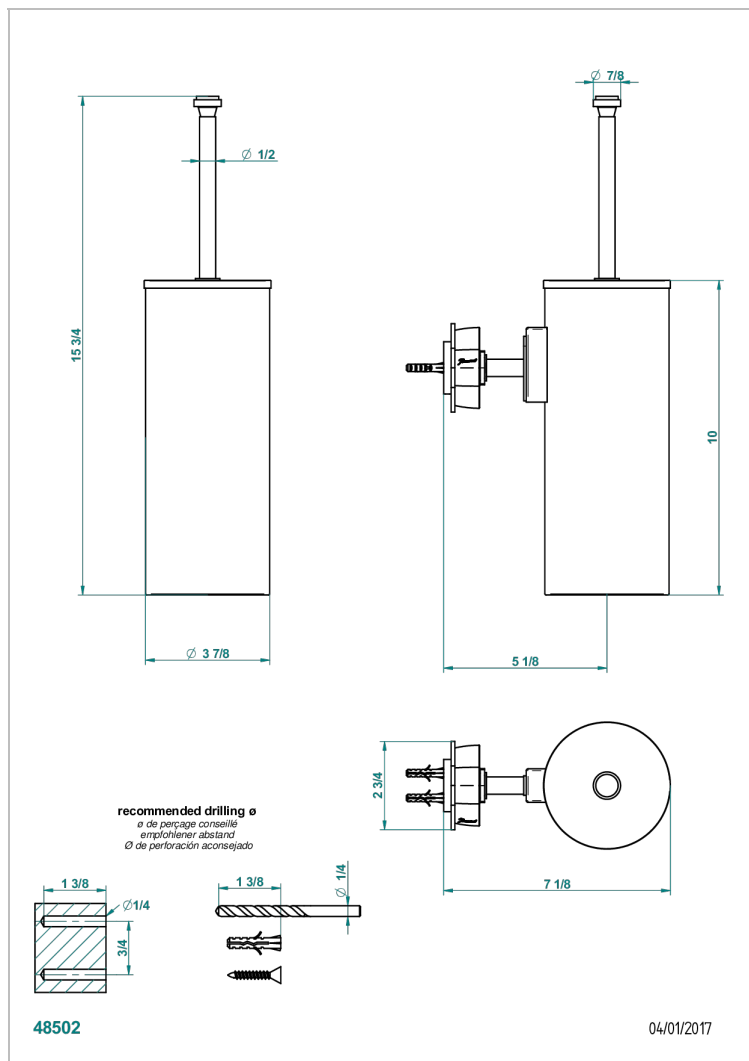

PETALE DE CRISTAL - BLACK CRYSTAL

U6D-4720C

Wall mounted WC brush with cover and metal holder

CHARACTERISTIC

- Pétale de Cristal - Black crystal
- Wall mounted WC brush with cover and metal holder

AVAILABLE FINITIONS