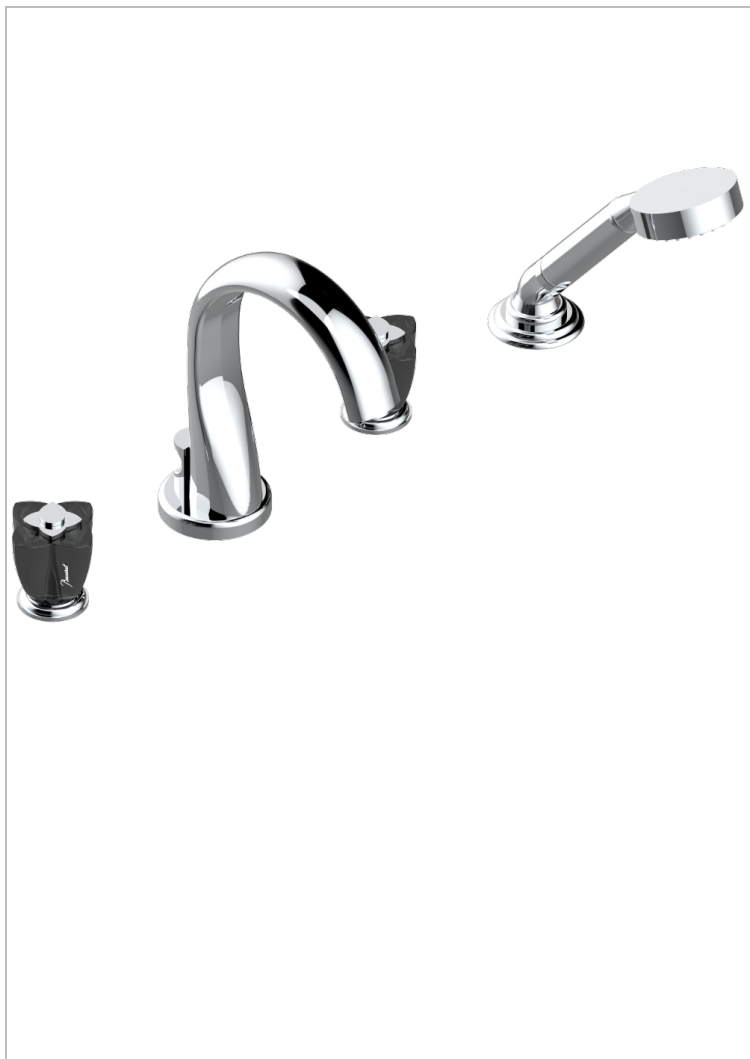

# PETALE DE CRISTAL - BLACK CRYSTAL

U6D-112B

Rim mounted 4-hole bath/shower mixer, diverter to normal spout

## CHARACTERISTIC

- ACS : 18ACCLY473
- DVGW : DW-6501CO0477
- NF : NF EN 200 - IID/A - Chrome

## TECHNICAL SPECS

- Recommandé : 3 bars (max. 5 bars) - Advised : 43,5 psi (max. 72 psi)
- Bec : 44,5 l/min à 3 bars - Douchette : 9,5 l/min à 3 bars
- Spout : 11.78 gpm at 43.5 psi - Handshower : 2.5 gpm at 43.5 psi

## AVAILABLE FINITIONS

Antique nickel - H28  
Black ceram - D30  
Blush PVD - H62  
Brass color PVD - H49  
Brown bronze color PVD - F33  
Gold color PVD - H52

Graphite PVD - H64  
Lacquered light bronze - D01  
Matt Umber PVD - H67  
Matt blush PVD - H60  
Matt brass color PVD - H50  
Matt brown bronze color PVD - F34