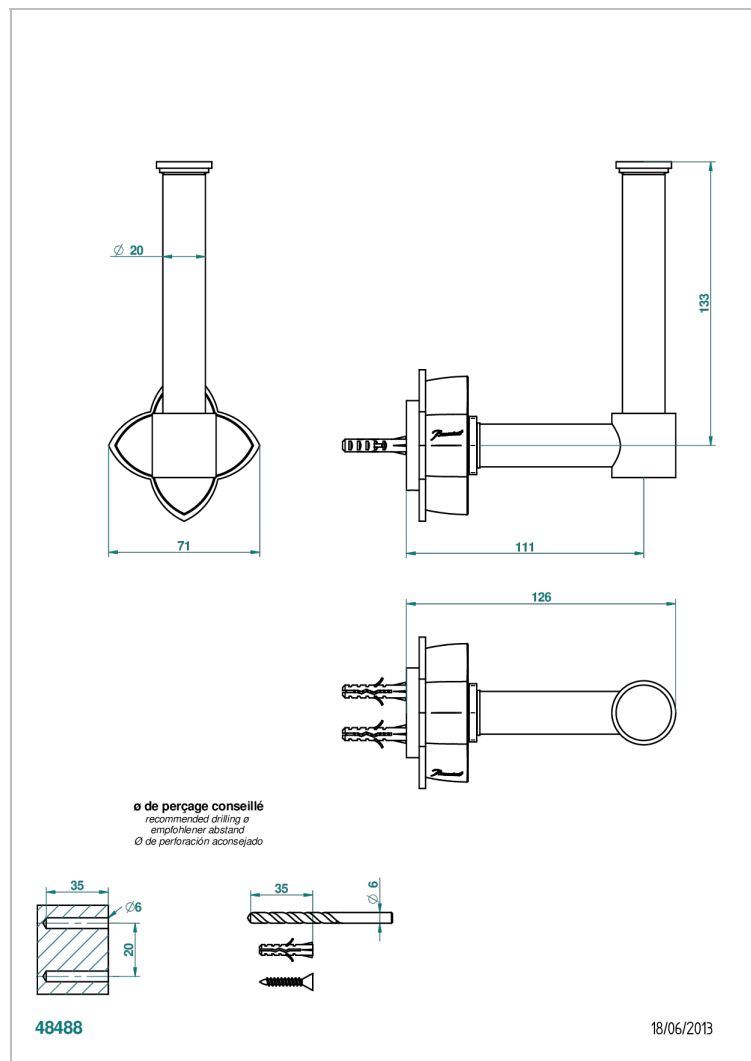

PETALE DE CRISTAL - BLACK CRYSTAL

U6D-542

Reserve toilet paper holder

CHARACTERISTIC

- Pétale de Cristal - Black crystal
- Reserve toilet paper holder

AVAILABLE FINITIONS

Black ceram - D30

Blush PVD - H62