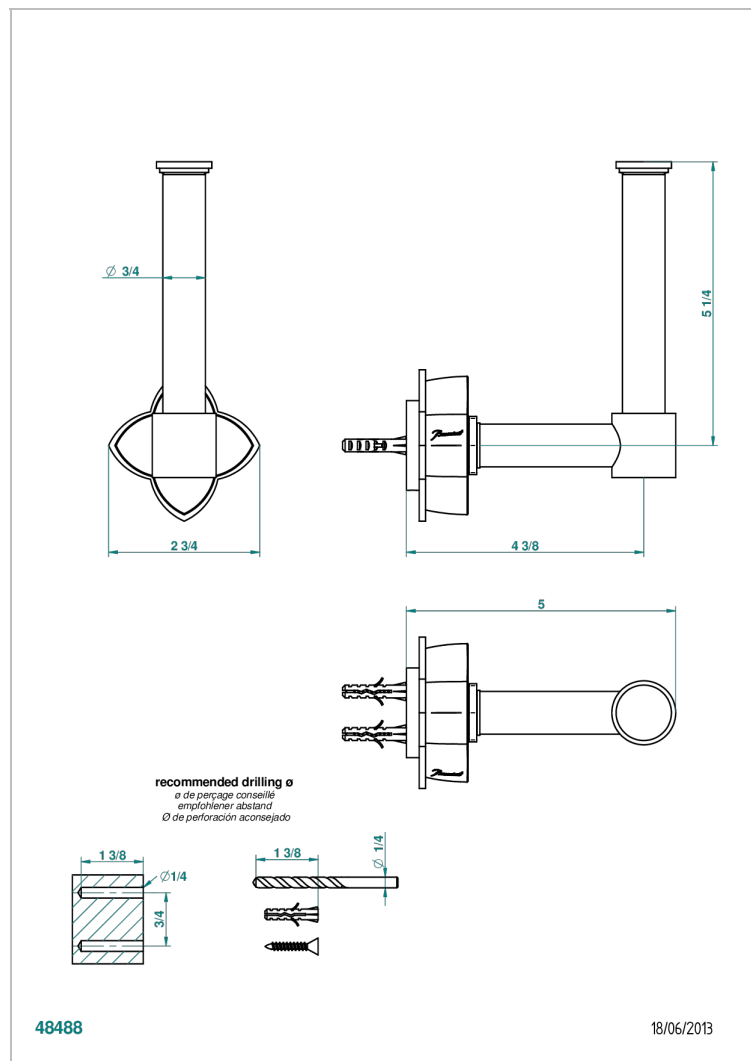

PETALE DE CRISTAL - BLACK CRYSTAL

U6D-542

Reserve toilet paper holder

CHARACTERISTIC

- Pétale de Cristal - Black crystal
- Reserve toilet paper holder

AVAILABLE FINITIONS

Black ceram - D30

Blush PVD - H62