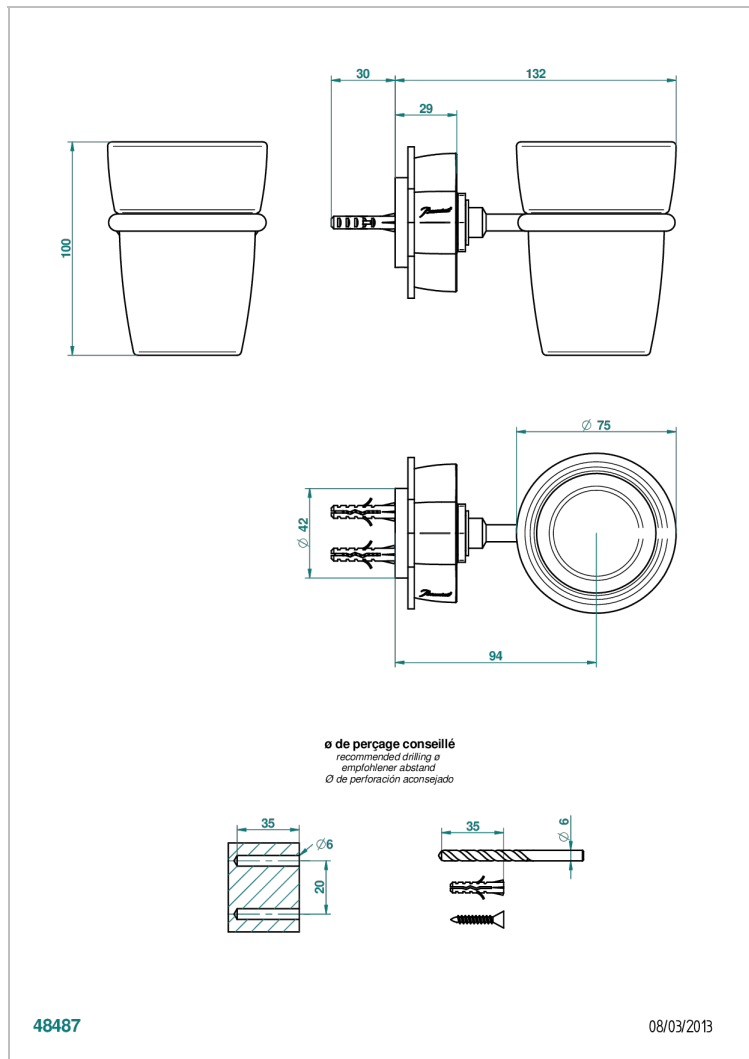

PETALE DE CRISTAL - BLACK CRYSTAL

U6D-536

Tumbler holder, wall mounted

THG[®]
PARIS

48487

08/03/2013

CHARACTERISTIC

- Pétale de Cristal - Black crystal
- Tumbler holder, wall mounted