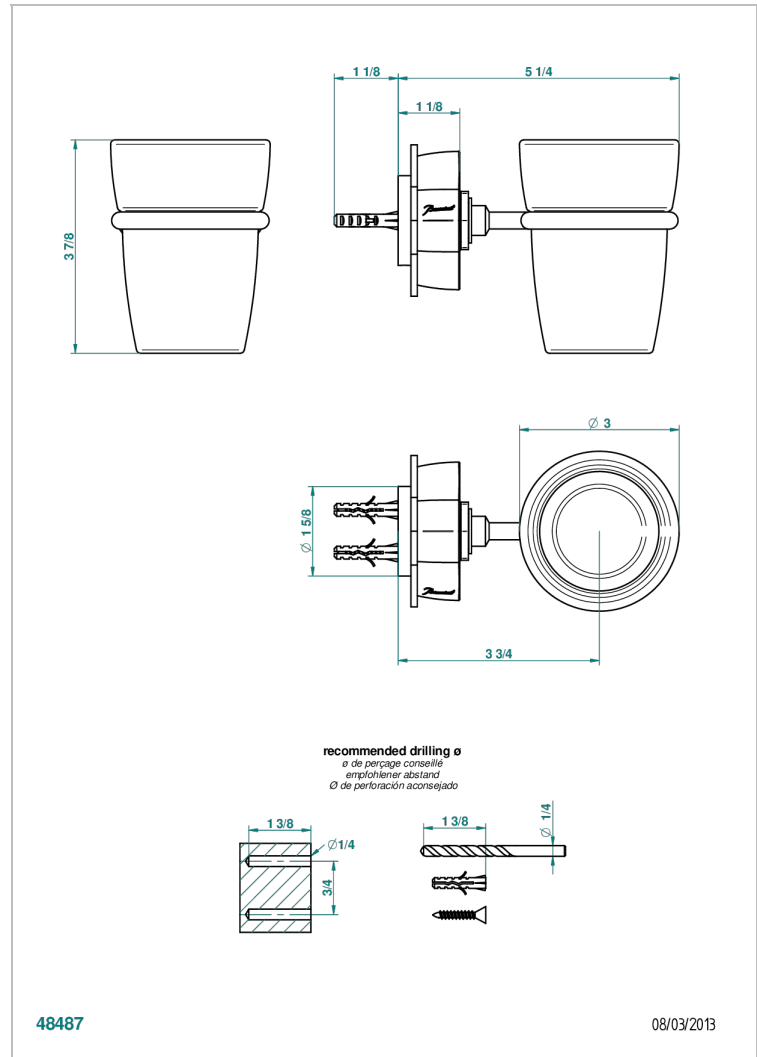

PETALE DE CRISTAL - BLACK CRYSTAL

U6D-536

Tumbler holder, wall mounted

THG[®]
PARIS

CHARACTERISTIC

- Pétale de Cristal - Black crystal
- Tumbler holder, wall mounted

AVAILABLE FINITIONS

Black ceram - D30
 Blush PVD - H62
 Brass color PVD - H49
 Brown bronze color PVD - F33
 Chrome polished - A02
 Chrome polished / gold polished - G02