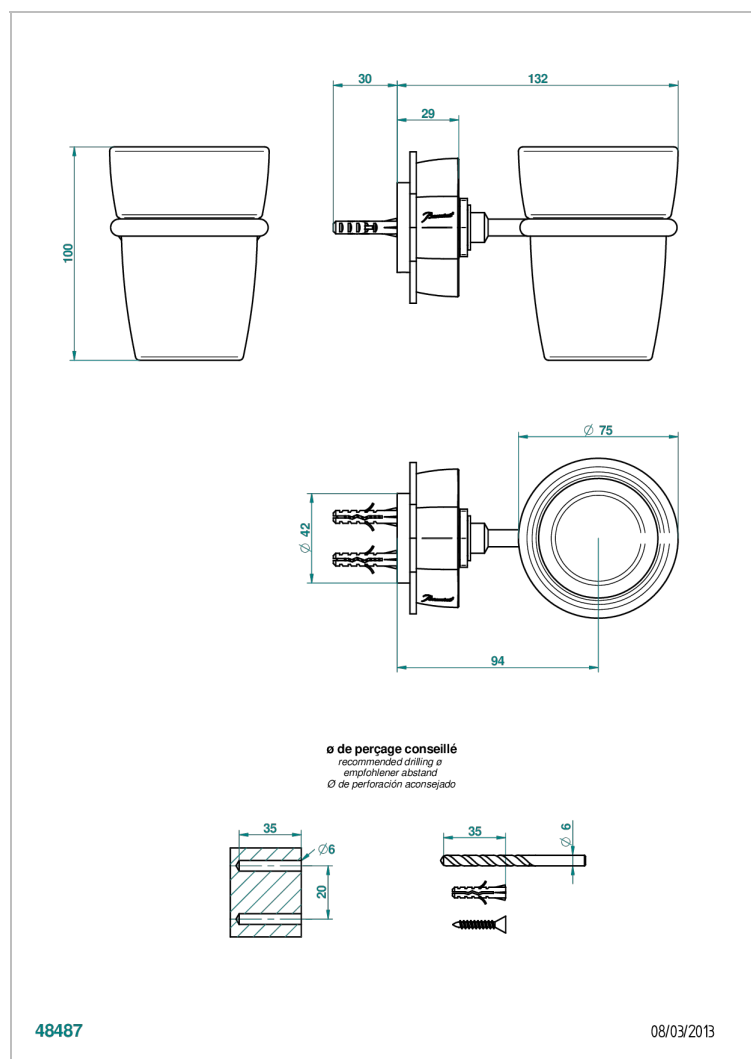

PETALE DE CRISTAL - BLACK CRYSTAL

U6D-536

Wall mounted glass tumbler and holder

THG[®]
PARIS

CHARACTERISTIC

- Pétale de Cristal - Black crystal
- Wall mounted glass tumbler and holder

AVAILABLE FINITIONS

Antique nickel - H28
Black ceram - D30
Blush PVD - H62
Brass color PVD - H49
Brown bronze color PVD - F33
Gold color PVD - H52