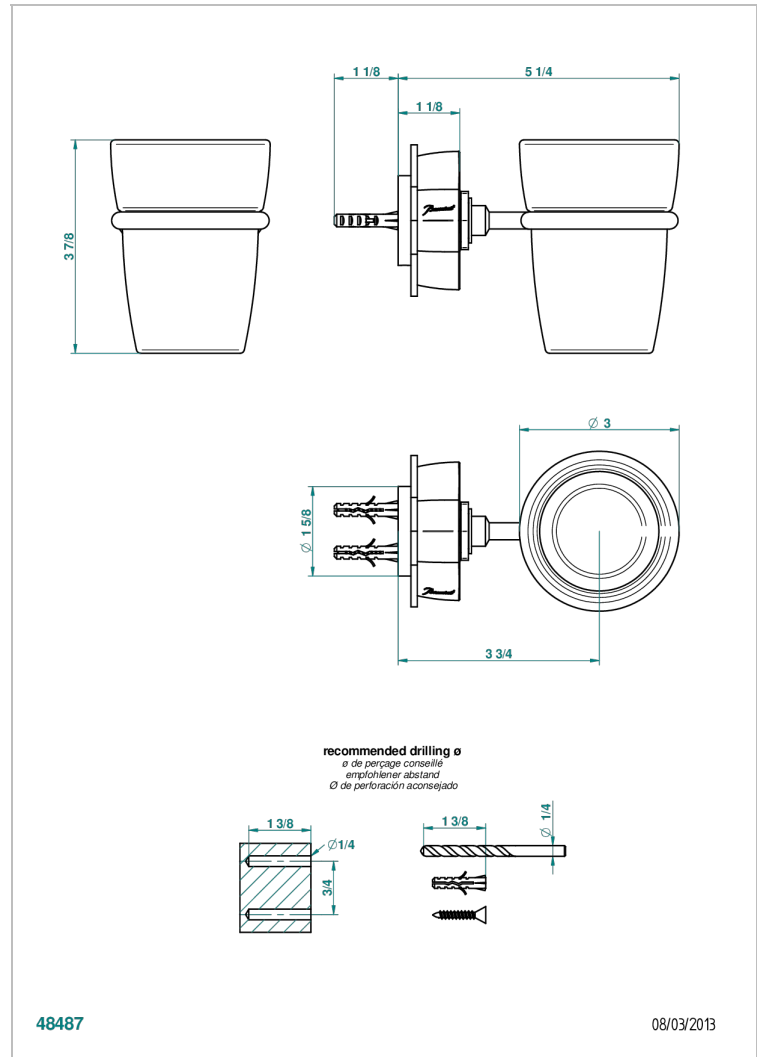

PETALE DE CRISTAL - BLACK CRYSTAL

U6D-536

Wall mounted glass tumbler and holder

THG[®]
PARIS

CHARACTERISTIC

- Pétale de Cristal - Black crystal
- Wall mounted glass tumbler and holder

AVAILABLE FINITIONS

Antique nickel - H28
Black ceram - D30
Blush PVD - H62
Brass color PVD - H49
Brown bronze color PVD - F33
Gold color PVD - H52