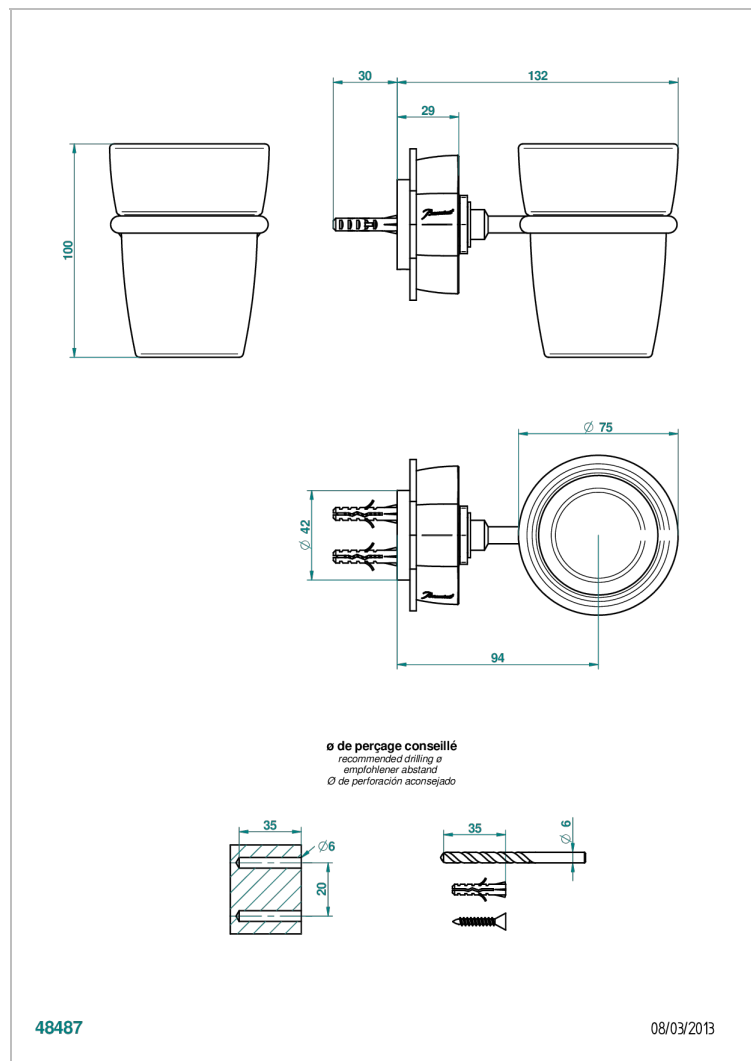

PETALE DE CRISTAL - BLACK CRYSTAL

U6D-536

Wall mounted glass tumbler and holder

CHARACTERISTIC

- Pétale de Cristal - Black crystal
- Wall mounted glass tumbler and holder

AVAILABLE FINITIONS

Antique nickel - H28
Black ceram - D30
Blush PVD - H62
Brass color PVD - H49
Brown bronze color PVD - F33
Gold color PVD - H52