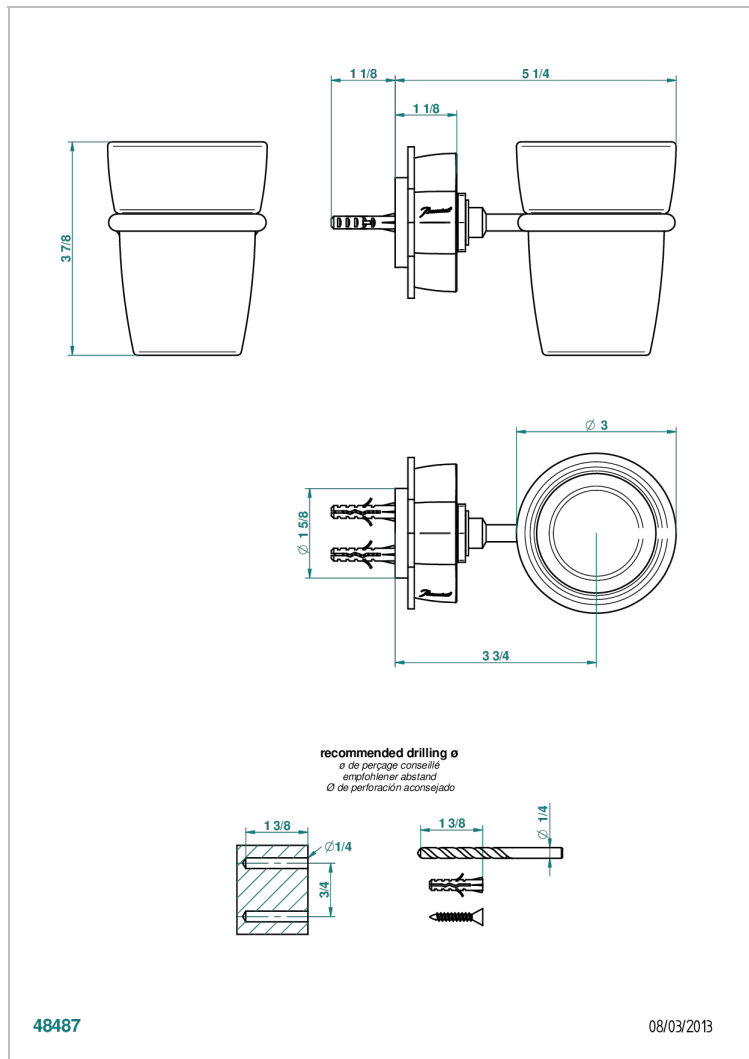

PETALE DE CRISTAL - BLACK CRYSTAL

U6D-536

Wall mounted glass tumbler and holder

CHARACTERISTIC

- Pétale de Cristal - Black crystal
- Wall mounted glass tumbler and holder

AVAILABLE FINITIONS

Antique nickel - H28
 Black ceram - D30
 Blush PVD - H62
 Brass color PVD - H49
 Brown bronze color PVD - F33
 Gold color PVD - H52