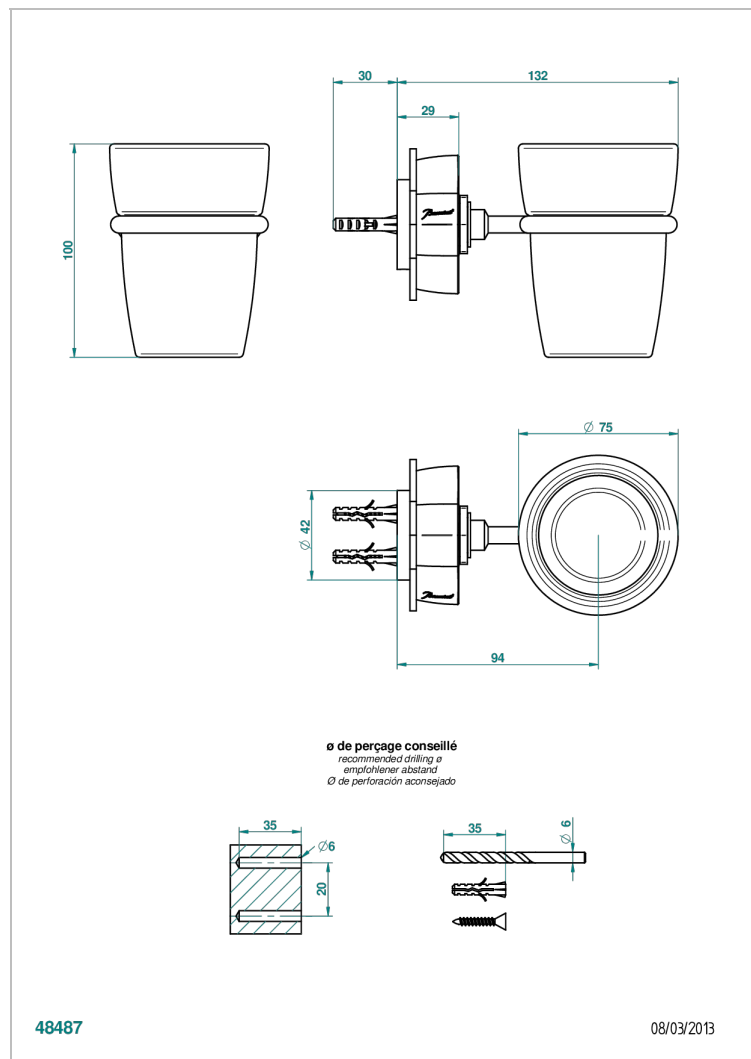

PETALE DE CRISTAL - BLACK CRYSTAL

U6D-536

Wall mounted glass tumbler and holder

48487

08/03/2013

CHARACTERISTIC

- Pétale de Cristal - Black crystal
- Wall mounted glass tumbler and holder

AVAILABLE FINITIONS

Antique nickel - H28
Black ceram - D30
Blush PVD - H62
Brass color PVD - H49
Brown bronze color PVD - F33
Gold color PVD - H52

Graphite PVD - H64
Lacquered light bronze - D01
Matt Umber PVD - H67
Matt blush PVD - H60
Matt brass color PVD - H50
Matt brown bronze color PVD - F34

Matt chrome - C02
Matt gold - F07
Matt gold color PVD - H53
Matt graphite PVD - H65
Matt nickel (color finish) - C01
Matt nickel color PVD - H56

Nickel color PVD - H55
Polished chrome (color finish) - A02
Polished chrome / Polished gold (color finish) - G02
Polished gold (color finish) - F01
Polished nickel - B01
Soft gold - F30

Soft matt gold - F31
Umber PVD - H66
Varnished matt antique red copper (color finish) - H07