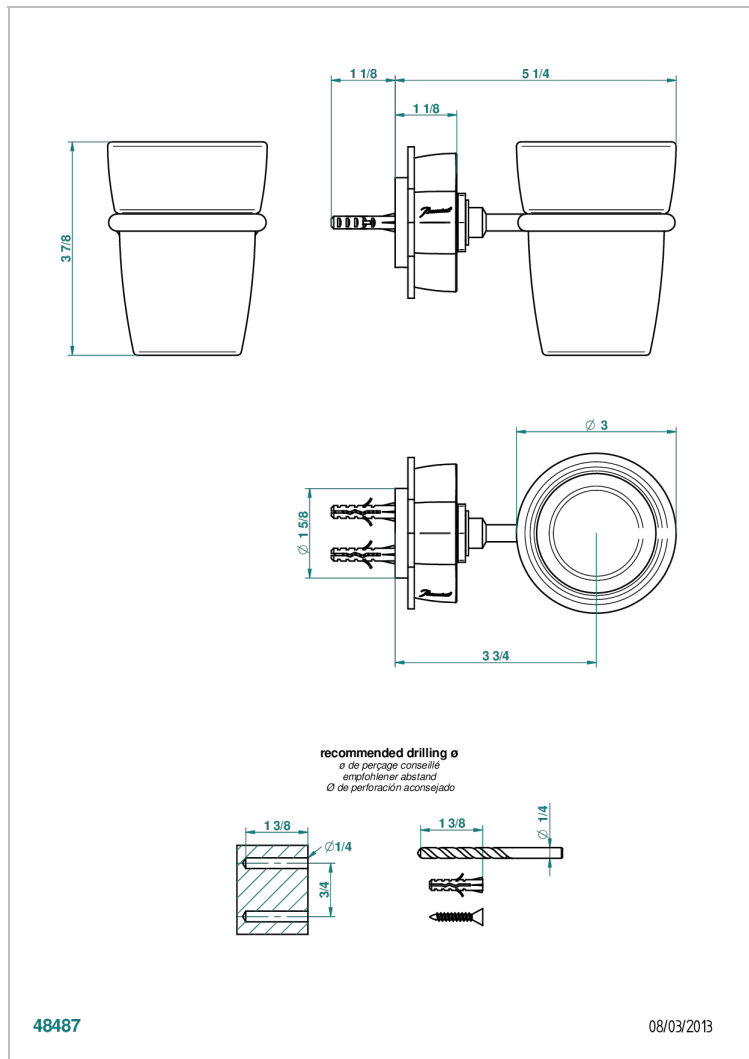

# PETALE DE CRISTAL - BLACK CRYSTAL

U6D-536

Wall mounted glass tumbler and holder

48487

08/03/2013

## CHARACTERISTIC

- Pétale de Cristal - Black crystal
- Wall mounted glass tumbler and holder