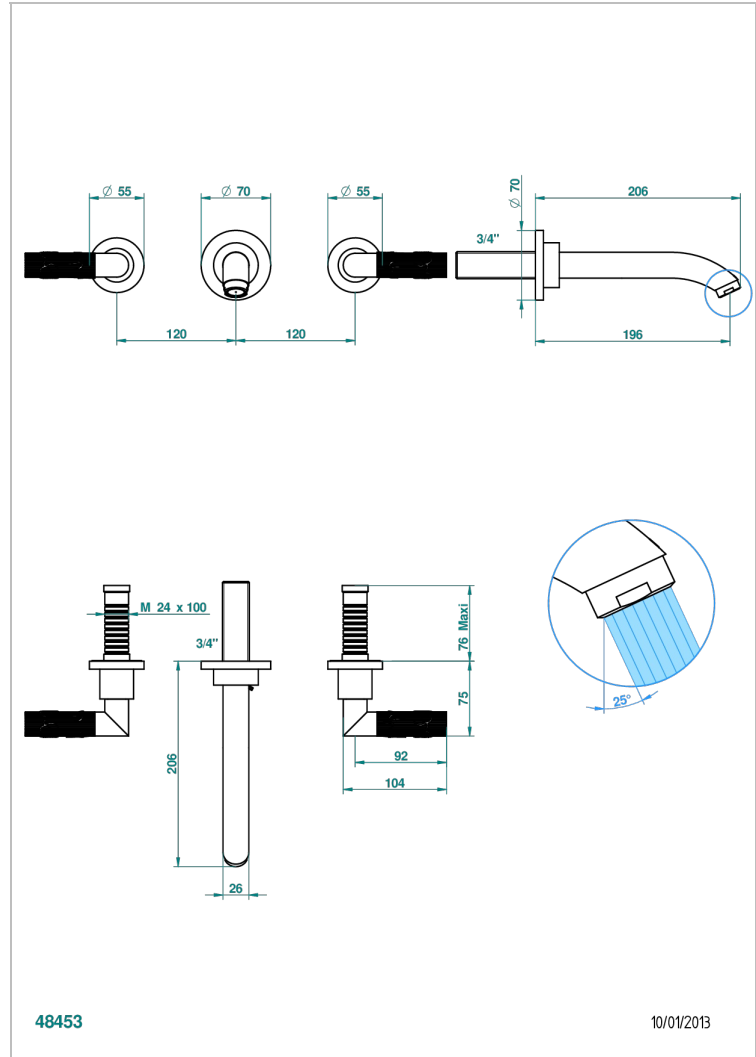

BAMBOU CLEAR CRYSTAL

A35-41GB

Trim for wall mounted 3-hole bath set only

48453

10/01/2013

CHARACTERISTIC

- BamboU Clear crystal
- Trim for wall mounted 3-hole bath set only

TECHNICAL SPECS

- Recommandé : 3 bars (max. 5 bars) - Advised : 43,5 psi (max. 72 psi)
- Bec : 35 l/min à 3 bars
- Spout : 9.26 gpm at 43.5 psi

RELATED SKU'S

- Ref. G00-40AM/US Rough parts for wall set (one counter clockwise and one clockwise cartridges)