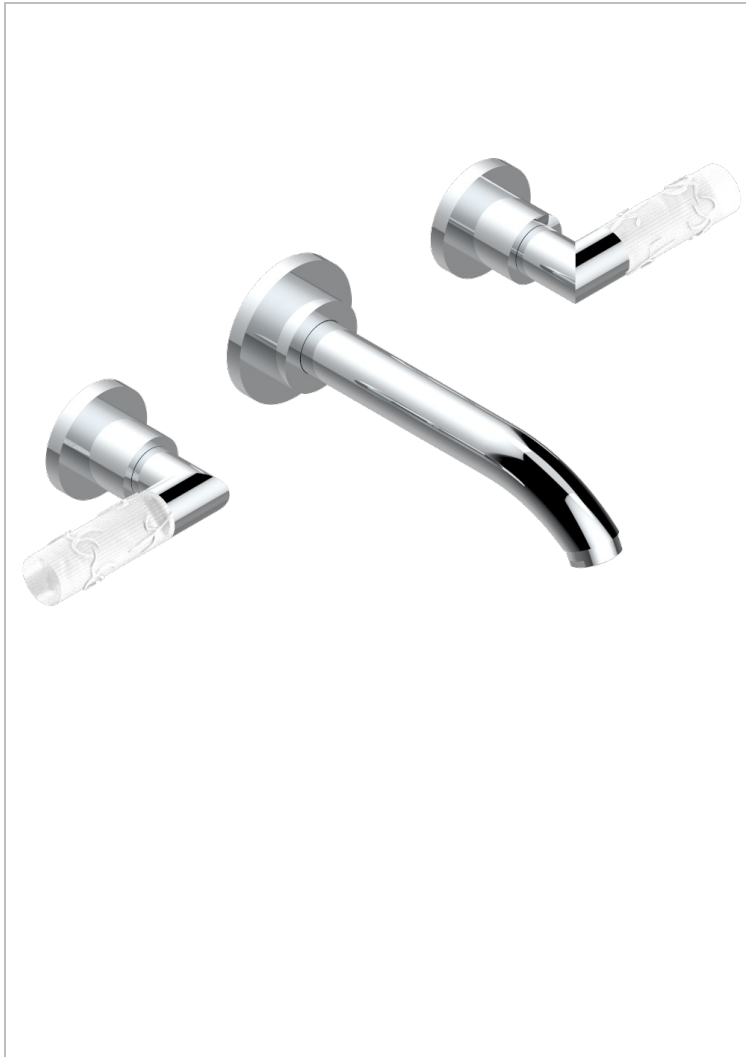

BAMBOU CLEAR CRYSTAL

A35-41GB

Trim for wall mounted 3-hole bath set only

48453

10/01/2013

CHARACTERISTIC

- BamboU Clear crystal
- Trim for wall mounted 3-hole bath set only

TECHNICAL SPECS

- Recommandé : 3 bars (max. 5 bars) - Advised : 43,5 psi (max. 72 psi)
- Bec : 35 l/min à 3 bars
- Spout : 9.26 gpm at 43.5 psi

RELATED SKU'S

- Ref. G00-40AM/US Rough parts for wall set (one counter clockwise and one clockwise cartridges)

AVAILABLE FINITIONS

Black ceram - D30
Blush PVD - H62
Brass color PVD - H49
Brown bronze color PVD - F33
Chrome polished - A02
Chrome polished / gold polished - G02

Copper antique matt, coated - H07
Gold color PVD - H52
Gold mat - F07
Gold polished - F01
Graphite PVD - H64
Light coated bronze - D01