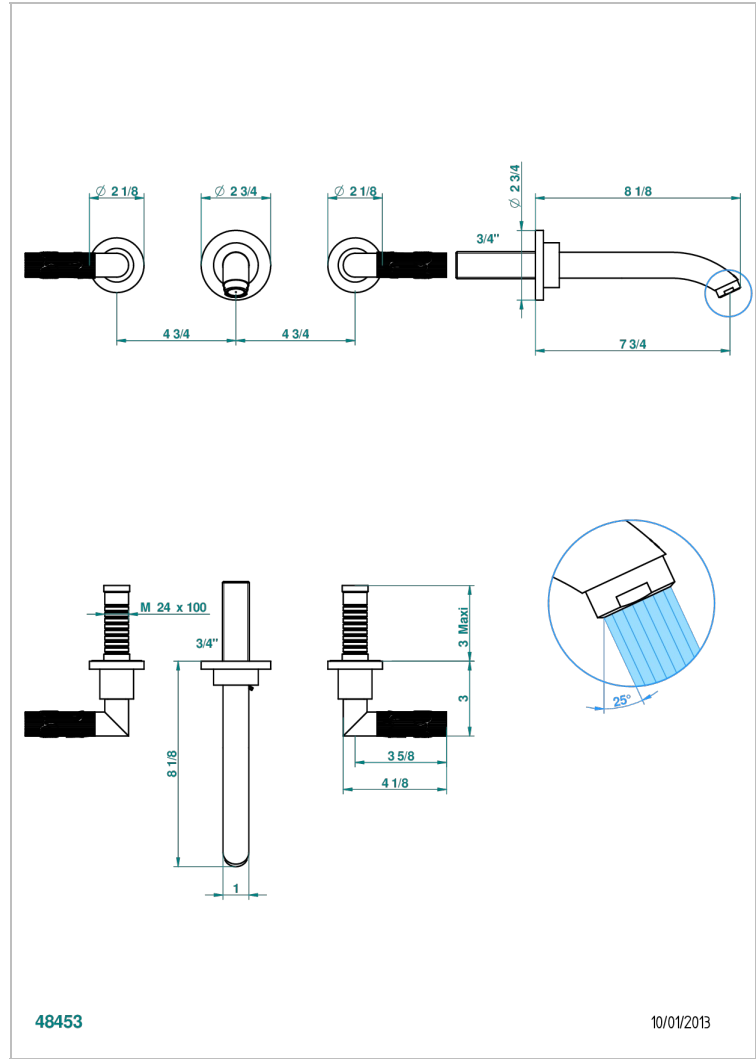

# BAMBOU CLEAR CRYSTAL

A35-41GB

Trim for wall mounted 3-hole bath set only

## CHARACTERISTIC

- BamboU Clear crystal
- Trim for wall mounted 3-hole bath set only

## TECHNICAL SPECS

- Recommandé : 3 bars (max. 5 bars) - Advised : 43,5 psi (max. 72 psi)
- Bec : 35 l/min à 3 bars
- Spout : 9.26 gpm at 43.5 psi

## RELATED SKU'S

- Ref. G00-40AM/US Rough parts for wall set (one counter clockwise and one clockwise cartridges)