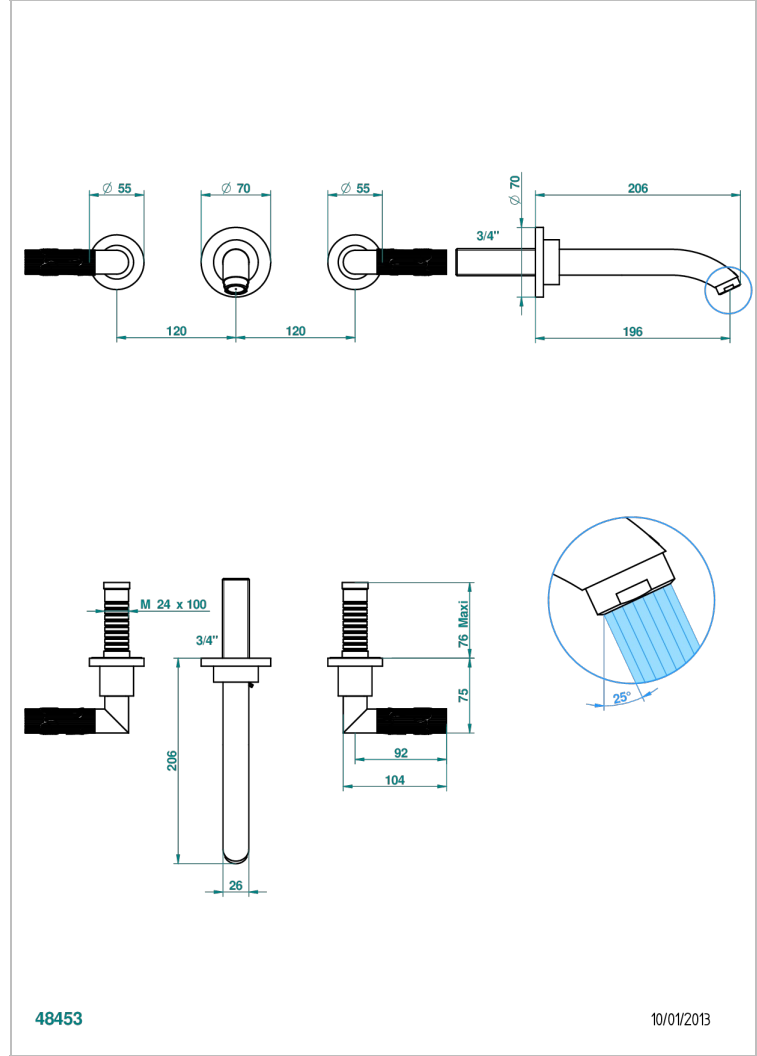

BAMBOU CRISTAL CLARO

A35-41GB

Trim only for wall mounted 3-hole bath mixer

THG[®]
PARIS

CARACTERÍSTICAS

- BamboU cristal claro
- Trim only for wall mounted 3-hole bath mixer

ESPECIFICACIONES TÉCNICAS

- Recommandé : 3 bars (max. 5 bars) - Advised : 43,5 psi (max. 72 psi)
- Bec : 35 l/min à 3 bars
- Spout : 9.26 gpm at 43.5 psi

PRODUCTOS RELACIONADOS

- Ref. G00-40AC Rough parts for wall mounted 3 hole mixer, cross handle version
- Ref. G00-40AM Rough parts for wall mounted 3 hole mixer, lever handle version

ACABADOS DISPONIBLES