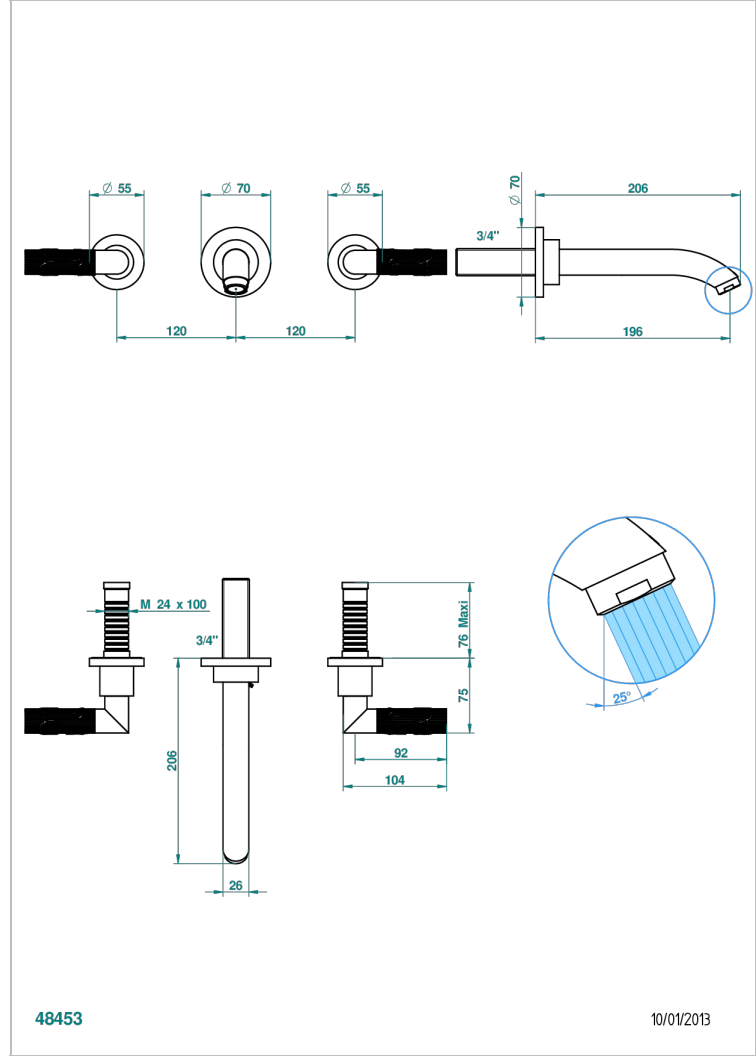

BAMBOU CLEAR CRYSTAL

A35-41GB

Trim only for wall mounted 3-hole bath mixer

CHARACTERISTIC

- Bambo Clear crystal
- Trim only for wall mounted 3-hole bath mixer

TECHNICAL SPECS

- Recommandé : 3 bars (max. 5 bars) - Advised : 43,5 psi (max. 72 psi)
- Bec : 35 l/min à 3 bars
- Spout : 9.26 gpm at 43.5 psi

RELATED SKU'S

- Ref. G00-40AC Rough parts for wall mounted 3 hole mixer, cross handle version
- Ref. G00-40AM Rough parts for wall mounted 3 hole mixer, lever handle version

AVAILABLE FINITIONS

Antique nickel - H28
Black ceram - D30
Blush PVD - H62
Brass color PVD - H49
Brown bronze color PVD - F33
Gold color PVD - H52