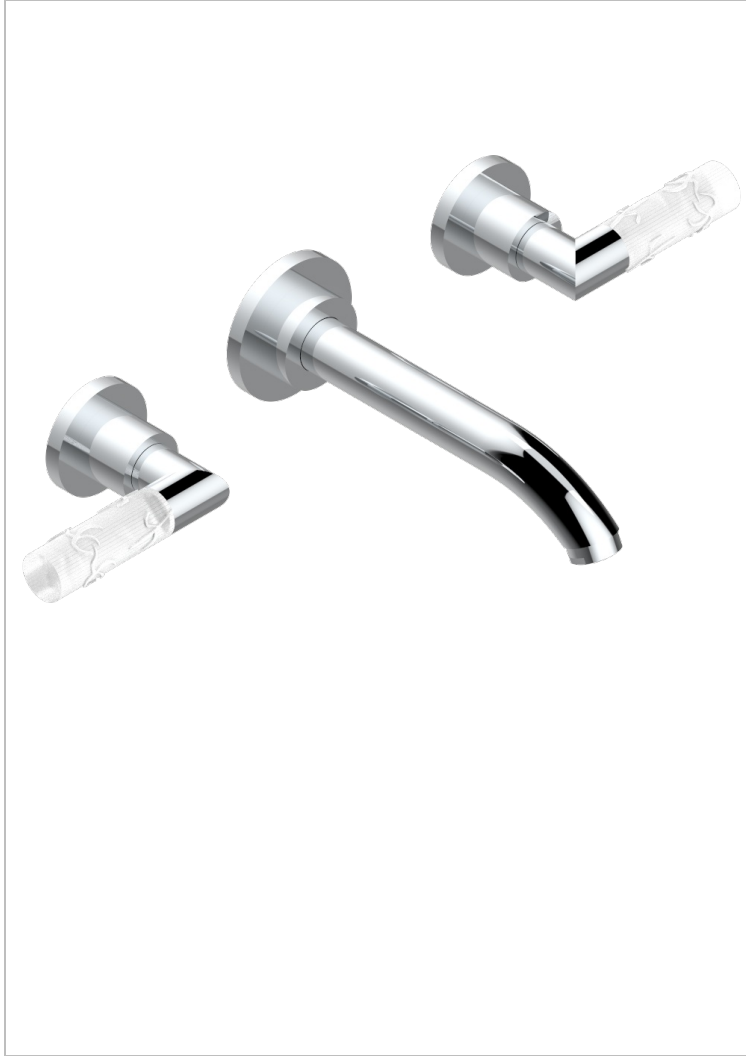

BAMBOU CLEAR CRYSTAL

A35-41GB

Trim only for wall mounted 3-hole bath mixer

CHARACTERISTIC

- Bambo Clear crystal
- Trim only for wall mounted 3-hole bath mixer

TECHNICAL SPECS

- Recommandé : 3 bars (max. 5 bars) - Advised : 43,5 psi (max. 72 psi)
- Bec : 35 l/min à 3 bars
- Spout : 9.26 gpm at 43.5 psi

RELATED SKU'S

- Ref. G00-40AC Rough parts for wall mounted 3 hole mixer, cross handle version
- Ref. G00-40AM Rough parts for wall mounted 3 hole mixer, lever handle version

AVAILABLE FINITIONS

Antique nickel - H28
Black ceram - D30
Blush PVD - H62
Brass color PVD - H49
Brown bronze color PVD - F33
Gold color PVD - H52

Nickel color PVD - H55
Polished chrome (color finish) - A02
Polished chrome / Polished gold (color finish) - G02
Polished gold (color finish) - F01
Polished nickel - B01
Soft gold - F30

Soft matt gold - F31
Umber PVD - H66
Varnished matt antique red copper (color finish) - H07