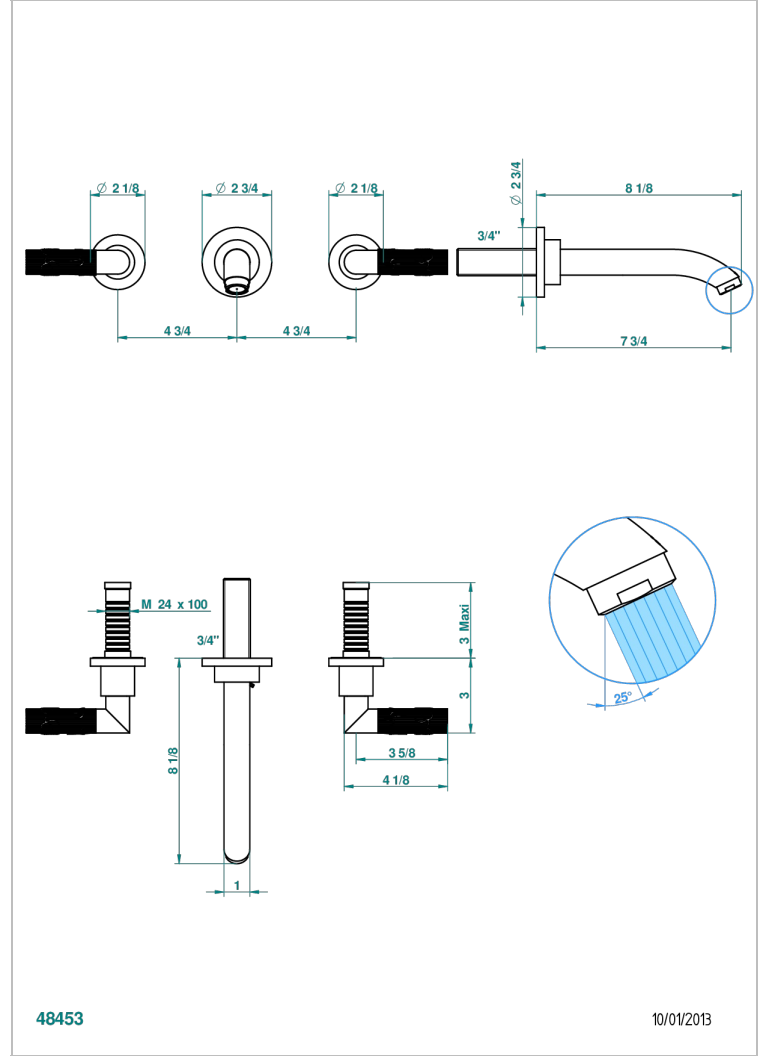

BAMBOU CRISTAL CLARO

A35-41GB

Trim only for wall mounted 3-hole bath mixer

THG[®]
PARIS

CARACTERÍSTICAS

- BamboU cristal claro
- Trim only for wall mounted 3-hole bath mixer

ESPECIFICACIONES TÉCNICAS

- Recommandé : 3 bars (max. 5 bars) - Advised : 43,5 psi (max. 72 psi)
- Bec : 35 l/min à 3 bars
- Spout : 9.26 gpm at 43.5 psi

PRODUCTOS RELACIONADOS

- Ref. G00-40AC Rough parts for wall mounted 3 hole mixer, cross handle version
- Ref. G00-40AM Rough parts for wall mounted 3 hole mixer, lever handle version

ACABADOS DISPONIBLES