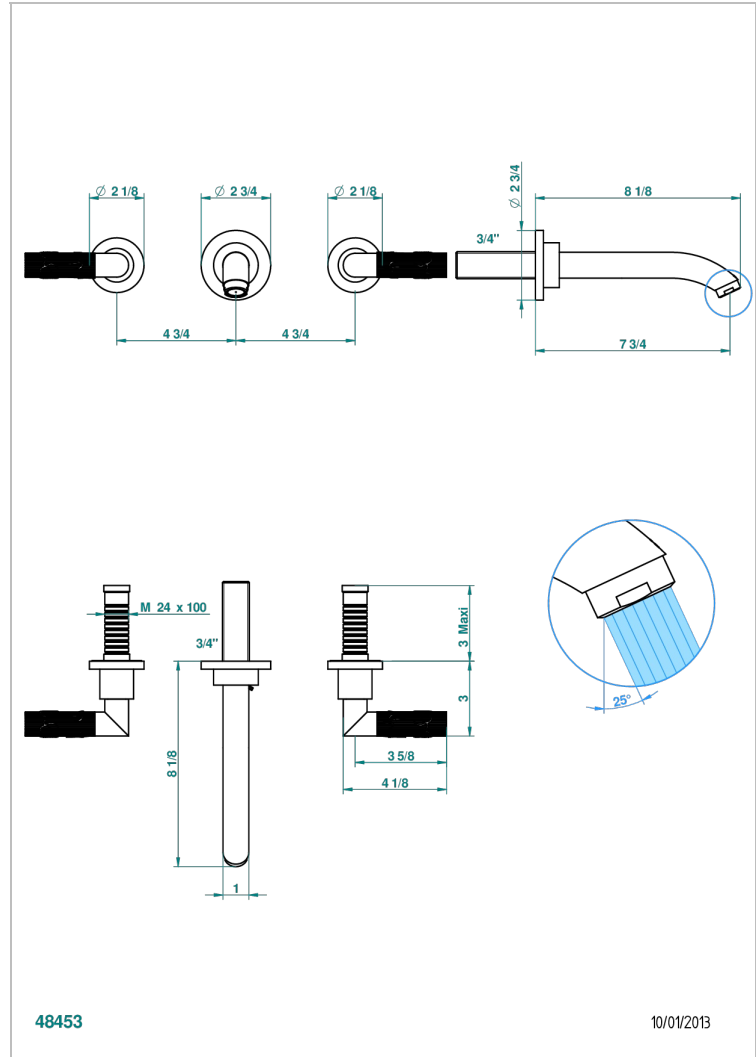

BAMBOU CLEAR CRYSTAL

A35-41GB

Trim only for wall mounted 3-hole bath mixer

48453

10/01/2013

CHARACTERISTIC

- BamboU Clear crystal
- Trim only for wall mounted 3-hole bath mixer

TECHNICAL SPECS

- Recommandé : 3 bars (max. 5 bars) - Advised : 43,5 psi (max. 72 psi)
- Bec : 35 l/min à 3 bars
- Spout : 9.26 gpm at 43.5 psi

RELATED SKU'S

- Ref. G00-40AC Rough parts for wall mounted 3 hole mixer, cross handle version
- Ref. G00-40AM Rough parts for wall mounted 3 hole mixer, lever handle version