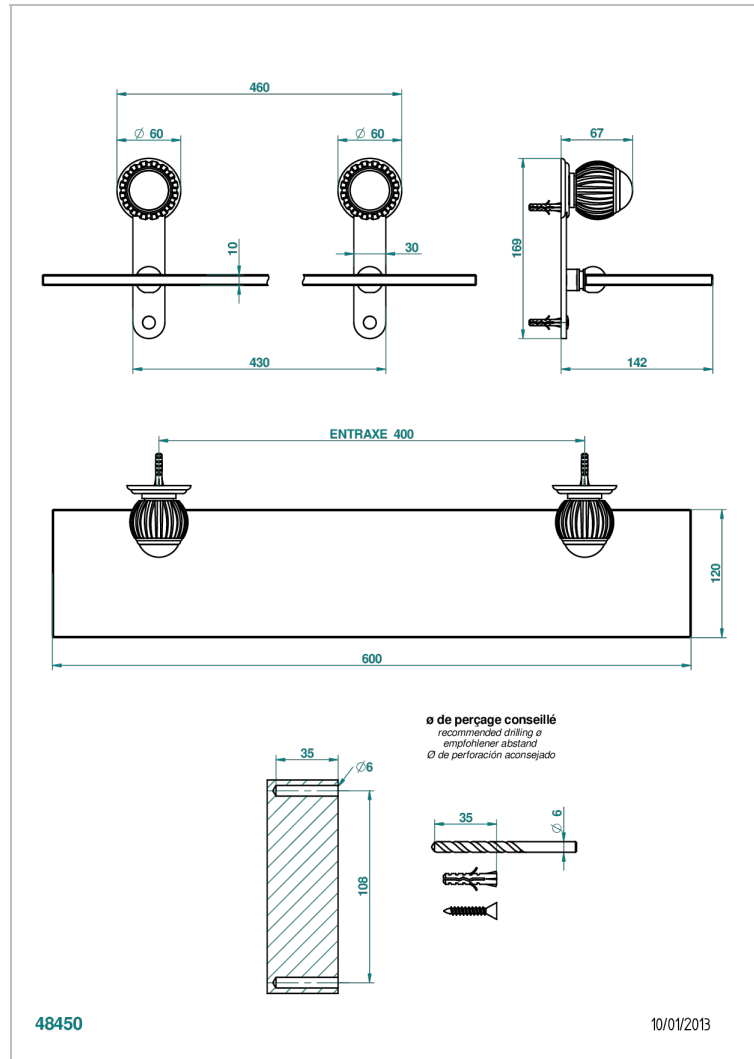

VOGUE LAPIS LAZULI

A8S-564

Glass shelf with brackets

CHARACTERISTIC

- Vogue Lapis Lazuli
- Glass shelf with brackets

AVAILABLE FINITIONS

Black ceram - D30
Blush PVD - H62
Brass color PVD - H49
Brown bronze color PVD - F33
Chrome polished - A02
Chrome polished / gold polished - G02