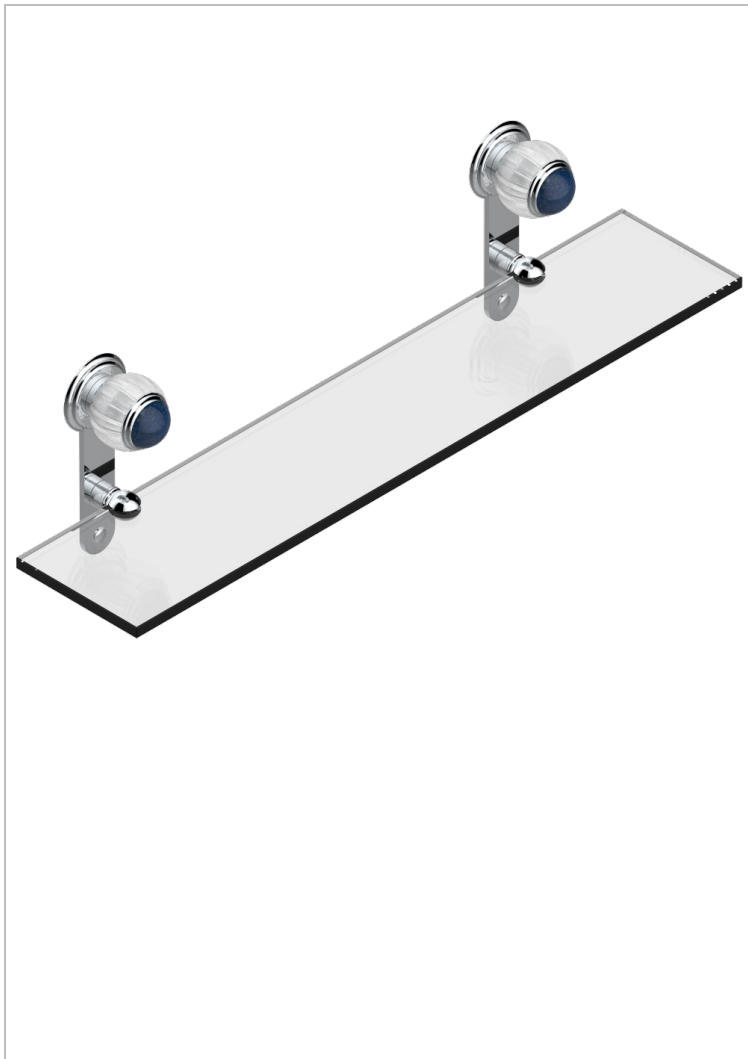

VOGUE LAPIS LAZULI

A8S-564

Glass shelf with brackets

CHARACTERISTIC

- Vogue Lapis Lazuli
- Glass shelf with brackets

AVAILABLE FINITIONS

Black ceram - D30
Blush PVD - H62
Brass color PVD - H49
Brown bronze color PVD - F33
Chrome polished - A02
Chrome polished / gold polished - G02

Copper antique matt, coated - H07
Gold color PVD - H52
Gold mat - F07
Gold polished - F01
Graphite PVD - H64
Light coated bronze - D01

Matt Umber PVD - H67
Matt blush PVD - H60
Matt brass color PVD - H50
Matt brown bronze color PVD - F34
Matt chrome (American satin) - C02
Matt gold color PVD - H53

Matt graphite PVD - H65
Matt nickel (American satin) - C01
Matt nickel color PVD - H56
Nickel antique / Sovereign - H28
Nickel color PVD - H55
Nickel polished - B01

Soft gold - F30
Soft matt gold - F31
Umber PVD - H66