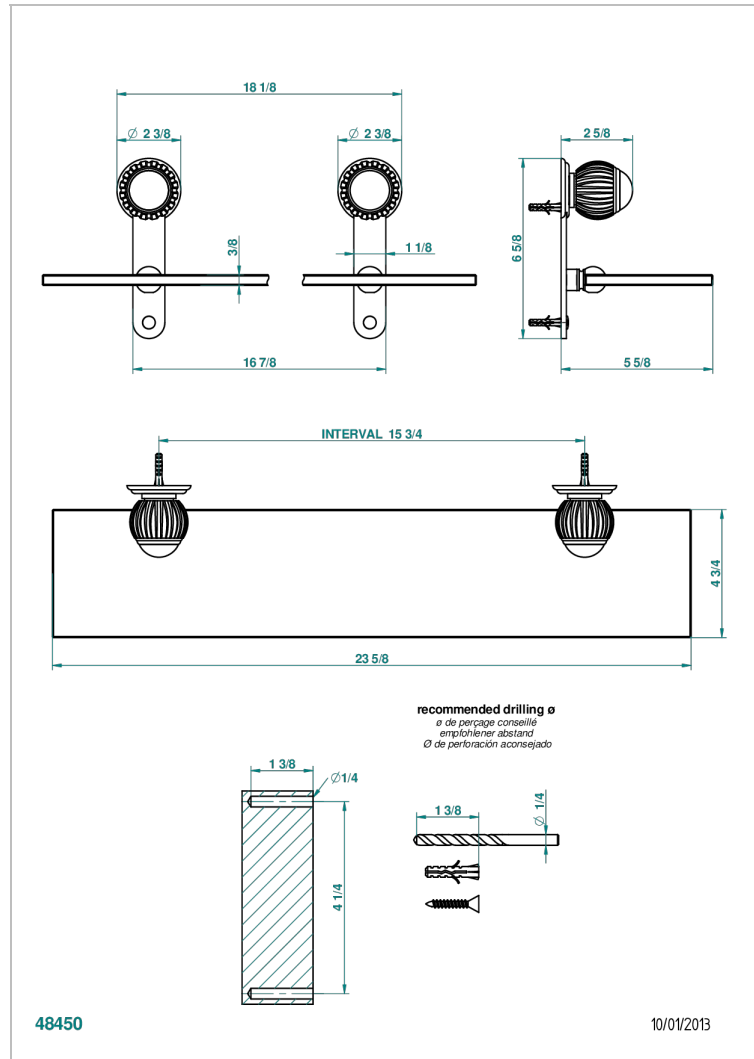

# VOGUE LAPIS LAZULI

A8S-564

Glass shelf with brackets