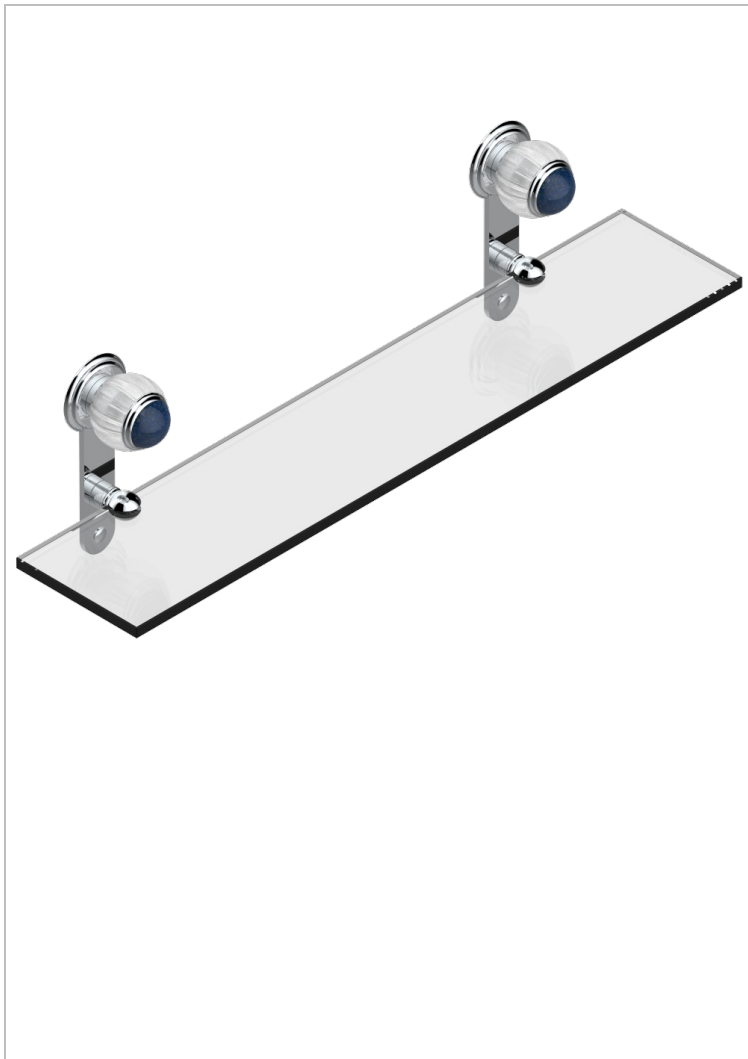

# VOGUE LAPIS LAZULI

A8S-564

Glass shelf with brackets

## CHARACTERISTIC

- Vogue Lapis Lazuli
- Glass shelf with brackets