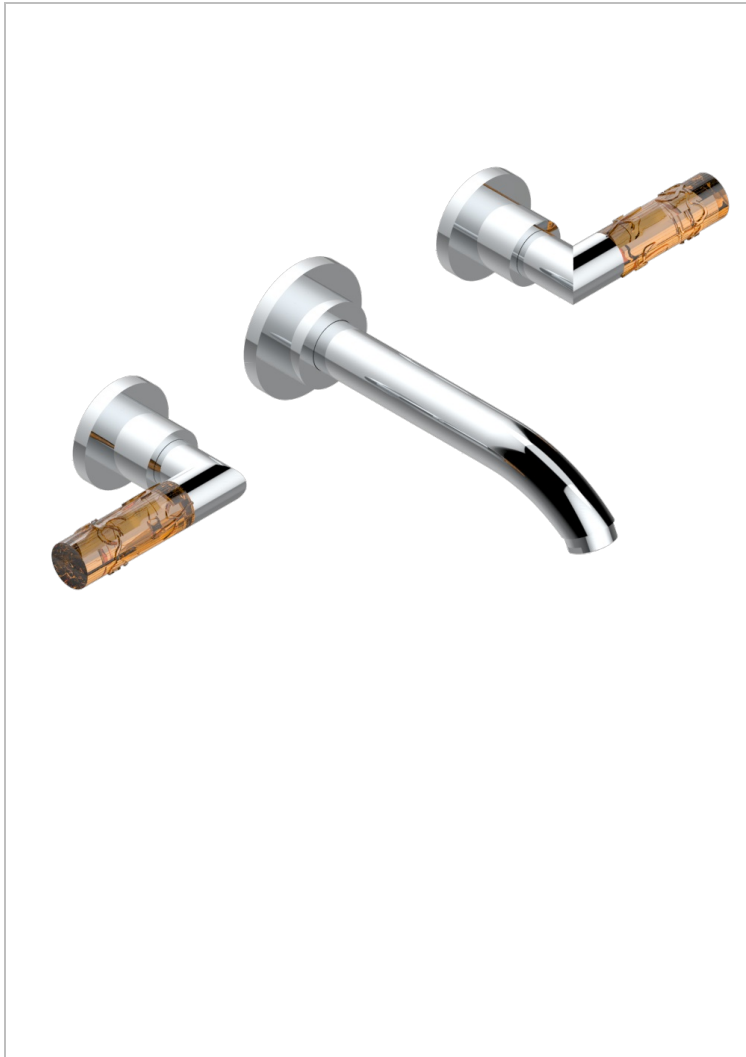

BAMBOU AMBER CRYSTAL

A34-41GB

Trim for wall mounted 3-hole bath set only

CHARACTERISTIC

- BamboU Amber crystal
- Trim for wall mounted 3-hole bath set only

TECHNICAL SPECS

- Recommandé : 3 bars (max. 5 bars) - Advised : 43,5 psi (max. 72 psi)
- Bec : 35 l/min à 3 bars
- Spout : 9.26 gpm at 43.5 psi

RELATED SKU'S

- Ref. G00-40AM/US Rough parts for wall set (one counter clockwise and one clockwise cartridges)

AVAILABLE FINITIONS

Black ceram - D30
Blush PVD - H62
Brass color PVD - H49
Brown bronze color PVD - F33
Chrome polished - A02
Chrome polished / gold polished - G02

Copper antique matt, coated - H07
Gold color PVD - H52
Gold mat - F07
Gold polished - F01
Graphite PVD - H64
Light coated bronze - D01

Matt Umber PVD - H67
Matt blush PVD - H60
Matt brass color PVD - H50
Matt brown bronze color PVD - F34
Matt chrome (American satin) - C02
Matt gold color PVD - H53

Matt graphite PVD - H65
Matt nickel (American satin) - C01
Matt nickel color PVD - H56
Nickel antique / Sovereign - H28
Nickel color PVD - H55
Nickel polished - B01

Soft gold - F30
Soft matt gold - F31
Umber PVD - H66