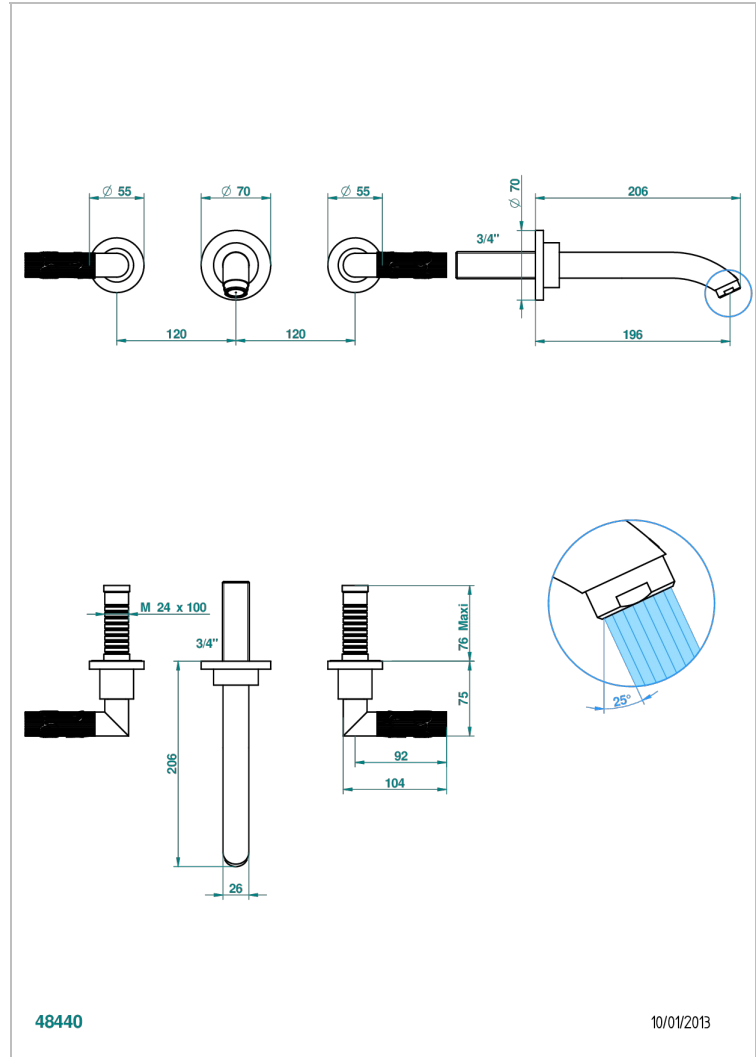

BAMBOU AMBER CRYSTAL

A34-41GB

Trim for wall mounted 3-hole bath set only

CHARACTERISTIC

- BamboU Amber crystal
- Trim for wall mounted 3-hole bath set only

TECHNICAL SPECS

- Recommandé : 3 bars (max. 5 bars) - Advised : 43,5 psi (max. 72 psi)
- Bec : 35 l/min à 3 bars
- Spout : 9.26 gpm at 43.5 psi

RELATED SKU'S

- Ref. G00-40AM/US Rough parts for wall set (one counter clockwise and one clockwise cartridges)

AVAILABLE FINITIONS

Black ceram - D30
Blush PVD - H62
Brass color PVD - H49
Brown bronze color PVD - F33
Chrome polished - A02
Chrome polished / gold polished - G02