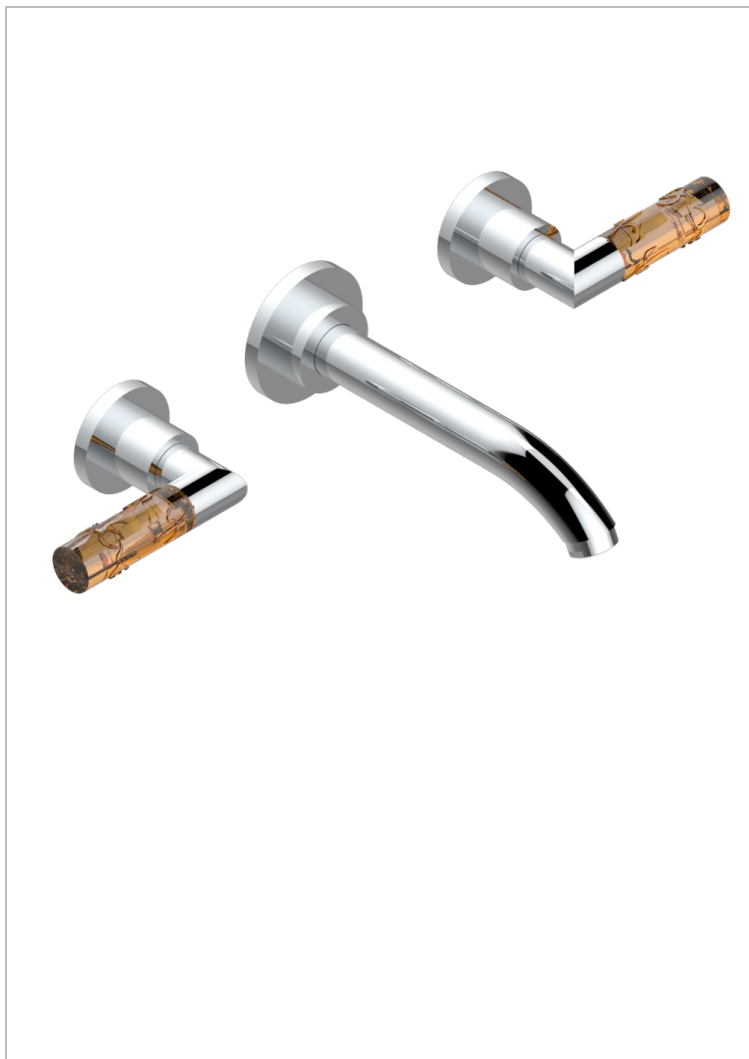

BAMBOU AMBER CRYSTAL

A34-41GB

Trim for wall mounted 3-hole bath set only

CHARACTERISTIC

- BamboU Amber crystal
- Trim for wall mounted 3-hole bath set only

TECHNICAL SPECS

- Recommandé : 3 bars (max. 5 bars) - Advised : 43,5 psi (max. 72 psi)
- Bec : 35 l/min à 3 bars
- Spout : 9.26 gpm at 43.5 psi

RELATED SKU'S

- Ref. G00-40AM/US Rough parts for wall set (one counter clockwise and one clockwise cartridges)

AVAILABLE FINITIONS

Black ceram - D30
Blush PVD - H62
Brass color PVD - H49
Brown bronze color PVD - F33
Chrome polished - A02
Chrome polished / gold polished - G02

Copper antique matt, coated - H07
Gold color PVD - H52
Gold mat - F07
Gold polished - F01
Graphite PVD - H64
Light coated bronze - D01

Matt Umber PVD - H67
Matt blush PVD - H60
Matt brass color PVD - H50
Matt brown bronze color PVD - F34
Matt chrome (American satin) - C02
Matt gold color PVD - H53

Matt graphite PVD - H65
Matt nickel (American satin) - C01
Matt nickel color PVD - H56
Nickel antique / Sovereign - H28
Nickel color PVD - H55
Nickel polished - B01

Soft gold - F30
Soft matt gold - F31
Umber PVD - H66