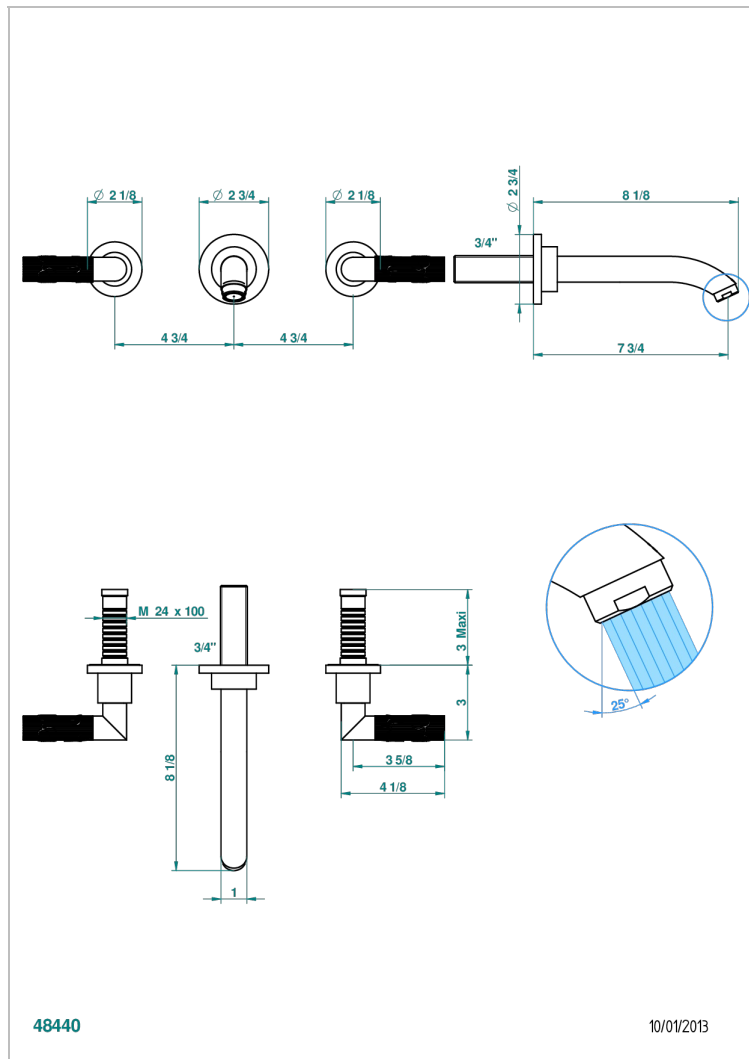

BAMBOU AMBER CRYSTAL

A34-41GB

Trim for wall mounted 3-hole bath set only

CHARACTERISTIC

- BamboU Amber crystal
- Trim for wall mounted 3-hole bath set only

TECHNICAL SPECS

- Recommandé : 3 bars (max. 5 bars) - Advised : 43,5 psi (max. 72 psi)
- Bec : 35 l/min à 3 bars
- Spout : 9.26 gpm at 43.5 psi

RELATED SKU'S

- Ref. G00-40AM/US Rough parts for wall set (one counter clockwise and one clockwise cartridges)

AVAILABLE FINITIONS

Black ceram - D30
Blush PVD - H62
Brass color PVD - H49
Brown bronze color PVD - F33
Chrome polished - A02
Chrome polished / gold polished - G02