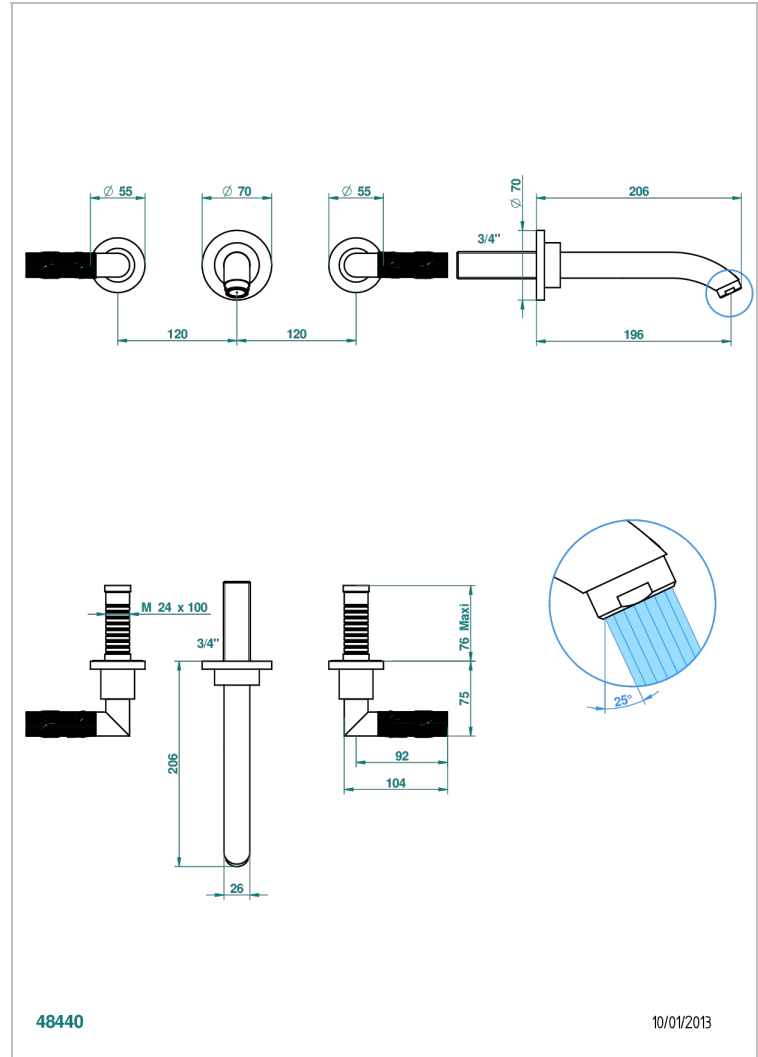

BAMBOU CRISTAL AMBAR

A34-41GB

Trim only for wall mounted 3-hole bath mixer

THG[®]
PARIS

CARACTERÍSTICAS

- BamboU cristal Ambar
- Trim only for wall mounted 3-hole bath mixer

ESPECIFICACIONES TÉCNICAS

- Recommandé : 3 bars (max. 5 bars) - Advised : 43,5 psi (max. 72 psi)
- Bec : 35 l/min à 3 bars
- Spout : 9.26 gpm at 43.5 psi

PRODUCTOS RELACIONADOS

- Ref. G00-40AC Rough parts for wall mounted 3 hole mixer, cross handle version
- Ref. G00-40AM Rough parts for wall mounted 3 hole mixer, lever handle version

ACABADOS DISPONIBLES