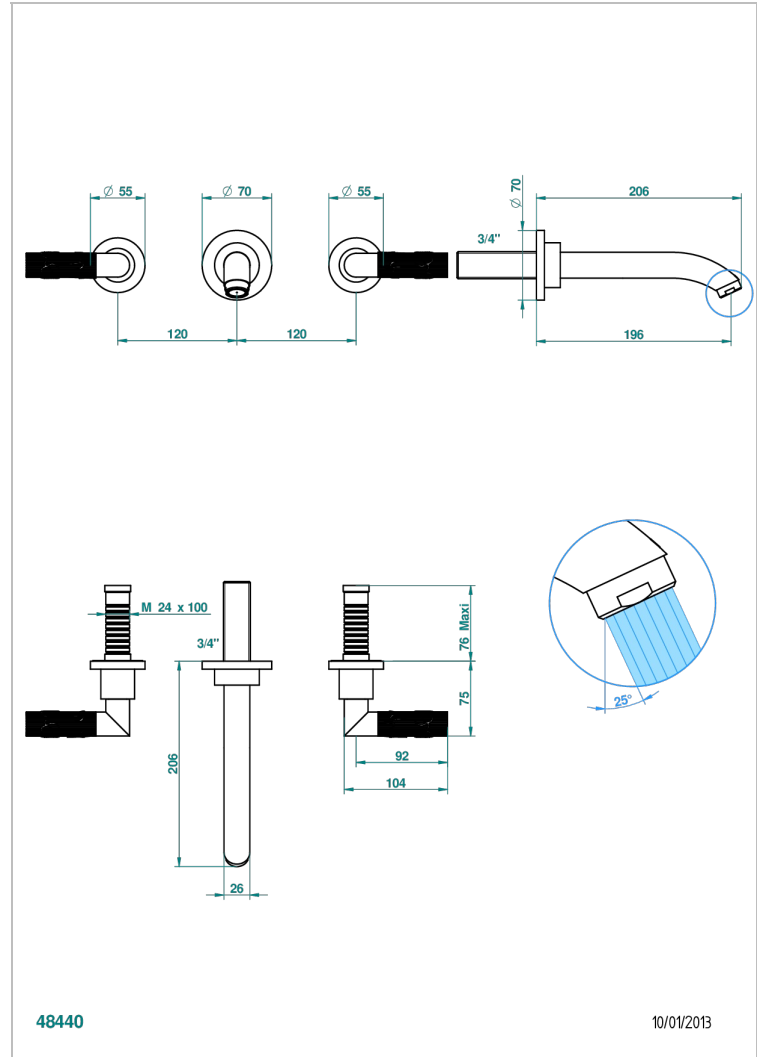

BAMBOU AMBER CRYSTAL

A34-41GB

Trim only for wall mounted 3-hole bath mixer

THG[®]
PARIS

CHARACTERISTIC

- BamboU Amber crystal
- Trim only for wall mounted 3-hole bath mixer

TECHNICAL SPECS

- Recommandé : 3 bars (max. 5 bars) - Advised : 43,5 psi (max. 72 psi)
- Bec : 35 l/min à 3 bars
- Spout : 9.26 gpm at 43.5 psi

RELATED SKU'S

- Ref. G00-40AC Rough parts for wall mounted 3 hole mixer, cross handle version
- Ref. G00-40AM Rough parts for wall mounted 3 hole mixer, lever handle version

AVAILABLE FINITIONS

Antique nickel - H28
Black ceram - D30
Blush PVD - H62
Brass color PVD - H49
Brown bronze color PVD - F33
Gold color PVD - H52