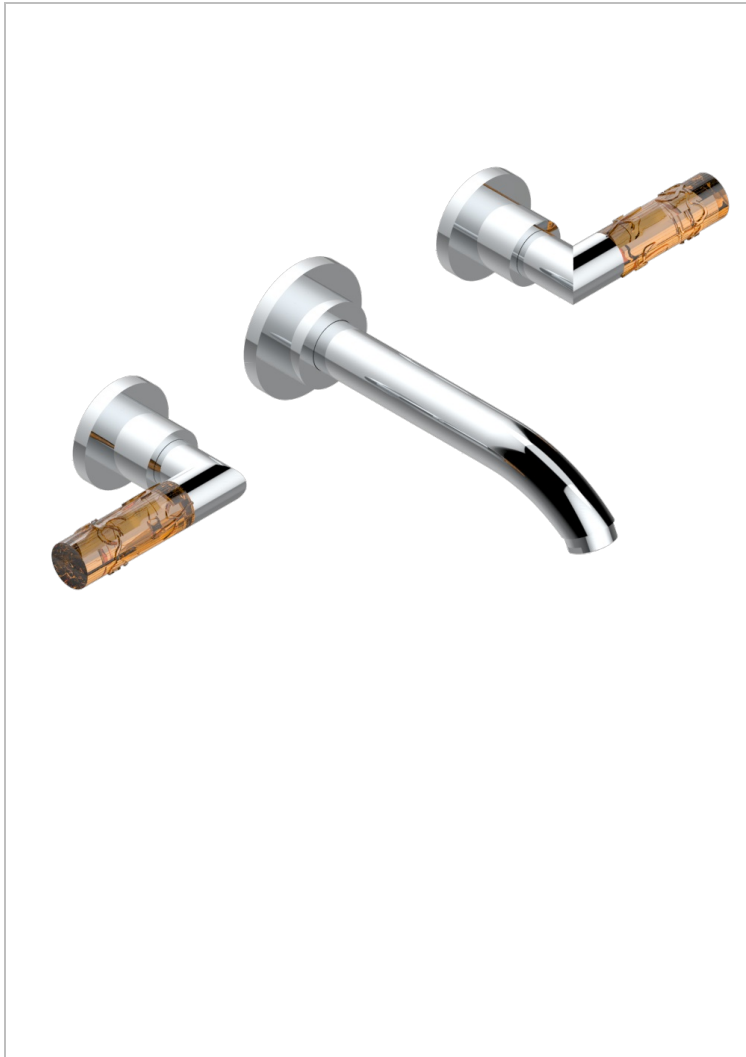

BAMBOU AMBER CRYSTAL

A34-41GB

Trim only for wall mounted 3-hole bath mixer

THG[®]
PARIS

CHARACTERISTIC

- BamboU Amber crystal
- Trim only for wall mounted 3-hole bath mixer

TECHNICAL SPECS

- Recommandé : 3 bars (max. 5 bars) - Advised : 43,5 psi (max. 72 psi)
- Bec : 35 l/min à 3 bars
- Spout : 9.26 gpm at 43.5 psi

RELATED SKU'S

- Ref. G00-40AC Rough parts for wall mounted 3 hole mixer, cross handle version
- Ref. G00-40AM Rough parts for wall mounted 3 hole mixer, lever handle version

AVAILABLE FINITIONS

Antique nickel - H28
Black ceram - D30
Blush PVD - H62
Brass color PVD - H49
Brown bronze color PVD - F33
Gold color PVD - H52

Nickel color PVD - H55
Polished chrome (color finish) - A02
Polished chrome / Polished gold (color finish) - G02
Polished gold (color finish) - F01
Polished nickel - B01
Soft gold - F30

Soft matt gold - F31
Umber PVD - H66
Varnished matt antique red copper (color finish) - H07