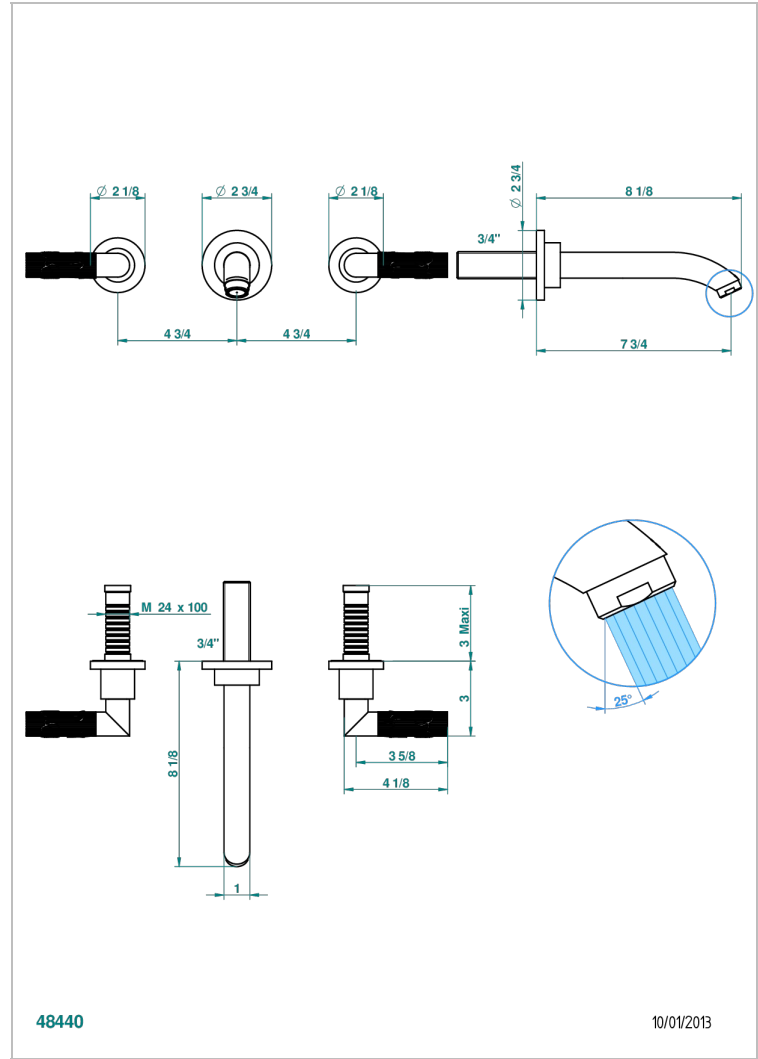

BAMBOU CRISTAL AMBAR

A34-41GB

Trim only for wall mounted 3-hole bath mixer

THG[®]
PARIS

CARACTERÍSTICAS

- BamboU cristal Ambar
- Trim only for wall mounted 3-hole bath mixer

ESPECIFICACIONES TÉCNICAS

- Recommandé : 3 bars (max. 5 bars) - Advised : 43,5 psi (max. 72 psi)
- Bec : 35 l/min à 3 bars
- Spout : 9.26 gpm at 43.5 psi

PRODUCTOS RELACIONADOS

- Ref. G00-40AC Rough parts for wall mounted 3 hole mixer, cross handle version
- Ref. G00-40AM Rough parts for wall mounted 3 hole mixer, lever handle version

ACABADOS DISPONIBLES