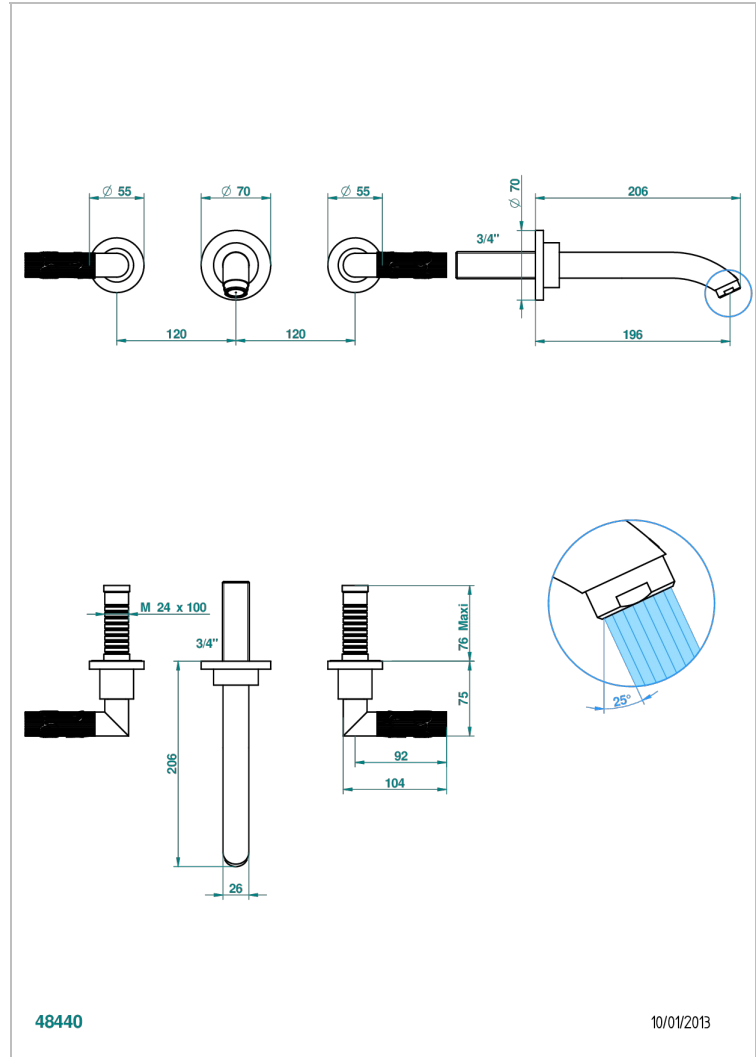

BAMBOU AMBER CRYSTAL

A34-41GB

Trim only for wall mounted 3-hole bath mixer

CHARACTERISTIC

- BamboU Amber crystal
- Trim only for wall mounted 3-hole bath mixer

TECHNICAL SPECS

- Recommandé : 3 bars (max. 5 bars) - Advised : 43,5 psi (max. 72 psi)
- Bec : 35 l/min à 3 bars
- Spout : 9.26 gpm at 43.5 psi

RELATED SKU'S

- Ref. G00-40AC Rough parts for wall mounted 3 hole mixer, cross handle version
- Ref. G00-40AM Rough parts for wall mounted 3 hole mixer, lever handle version

AVAILABLE FINITIONS

Antique nickel - H28
Black ceram - D30
Blush PVD - H62
Brass color PVD - H49
Brown bronze color PVD - F33
Gold color PVD - H52