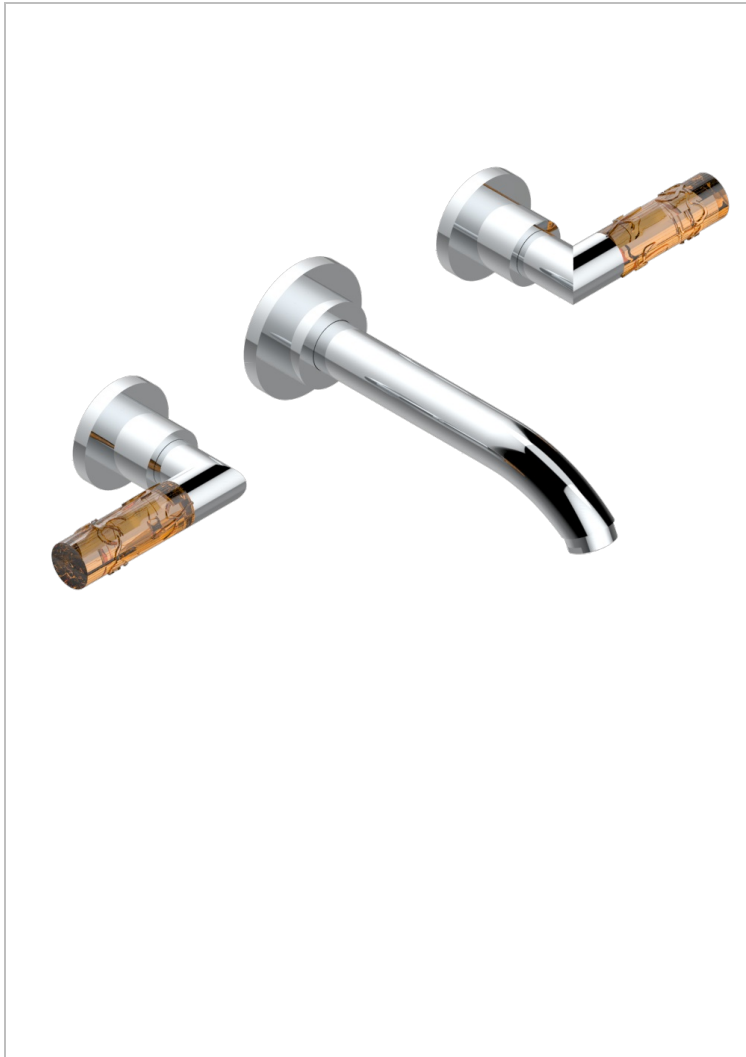

BAMBOU AMBER CRYSTAL

A34-41GB

Trim only for wall mounted 3-hole bath mixer

CHARACTERISTIC

- BamboU Amber crystal
- Trim only for wall mounted 3-hole bath mixer

TECHNICAL SPECS

- Recommandé : 3 bars (max. 5 bars) - Advised : 43,5 psi (max. 72 psi)
- Bec : 35 l/min à 3 bars
- Spout : 9.26 gpm at 43.5 psi

RELATED SKU'S

- Ref. G00-40AC Rough parts for wall mounted 3 hole mixer, cross handle version
- Ref. G00-40AM Rough parts for wall mounted 3 hole mixer, lever handle version

AVAILABLE FINITIONS

Antique nickel - H28
Black ceram - D30
Blush PVD - H62
Brass color PVD - H49
Brown bronze color PVD - F33
Gold color PVD - H52

Nickel color PVD - H55
Polished chrome (color finish) - A02
Polished chrome / Polished gold (color finish) - G02
Polished gold (color finish) - F01
Polished nickel - B01
Soft gold - F30

Soft matt gold - F31
Umber PVD - H66
Varnished matt antique red copper (color finish) - H07