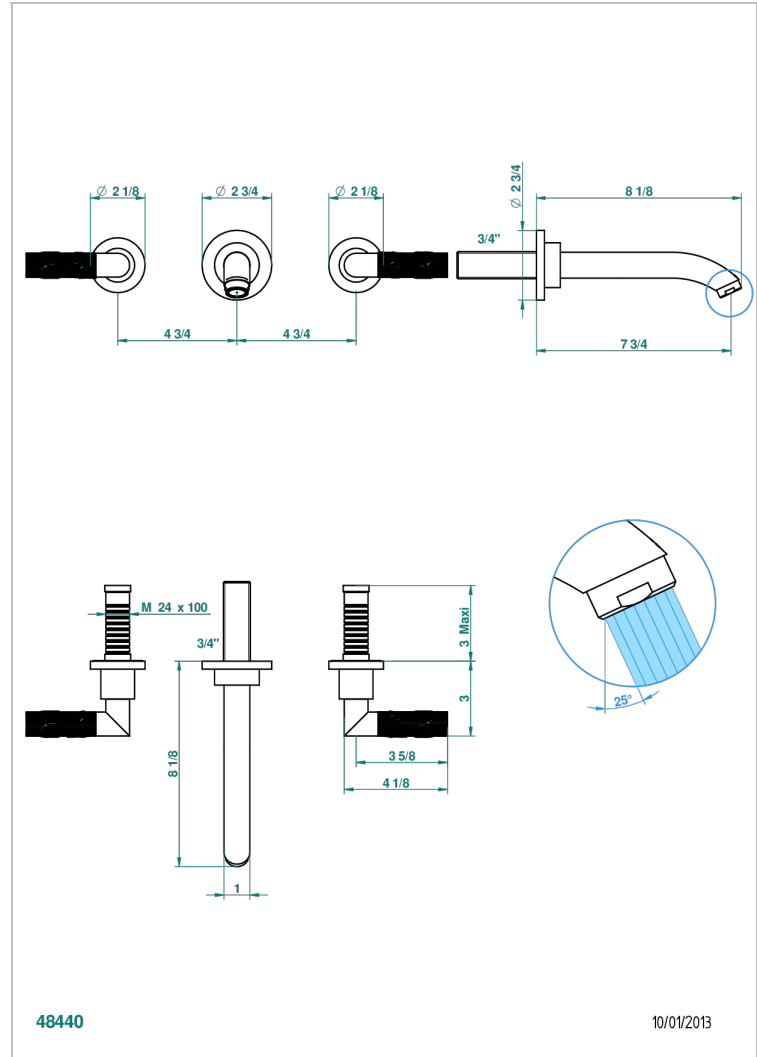

BAMBOU AMBER CRYSTAL

A34-41GB

Trim only for wall mounted 3-hole bath mixer

CHARACTERISTIC

- BamboU Amber crystal
- Trim only for wall mounted 3-hole bath mixer

TECHNICAL SPECS

- Recommandé : 3 bars (max. 5 bars) - Advised : 43,5 psi (max. 72 psi)
- Bec : 35 l/min à 3 bars
- Spout : 9.26 gpm at 43.5 psi

RELATED SKU'S

- Ref. G00-40AC Rough parts for wall mounted 3 hole mixer, cross handle version
- Ref. G00-40AM Rough parts for wall mounted 3 hole mixer, lever handle version

AVAILABLE FINITIONS

Antique nickel - H28
Black ceram - D30
Blush PVD - H62
Brass color PVD - H49
Brown bronze color PVD - F33
Gold color PVD - H52