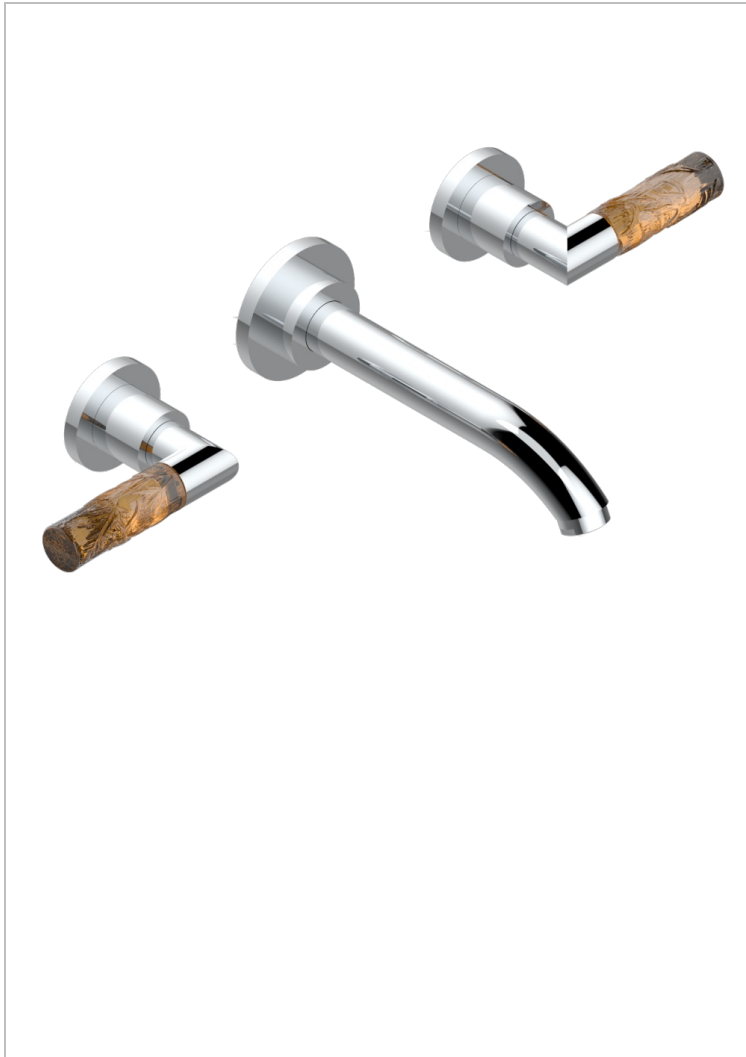

BAMBOU AMBER CRYSTAL

A34-40GB

Trim only for wall mounted 3-hole basin mixer

CHARACTERISTIC

- BamboU Amber crystal
- Trim only for wall mounted 3-hole basin mixer

TECHNICAL SPECS

- Recommandé : 3 bars (max. 5 bars) - Advised : 43,5 psi (max. 72 psi)
- 15 l/min à 3 bars (4 gpm at 43.5 psi)

RELATED SKU'S

- Ref. G00-40AC Rough parts for wall mounted 3 hole mixer, cross handle version
- Ref. G00-40AM Rough parts for wall mounted 3 hole mixer, lever handle version

AVAILABLE FINITIONS

Antique nickel - H28
Black ceram - D30
Blush PVD - H62
Brass color PVD - H49
Brown bronze color PVD - F33
Gold color PVD - H52

Nickel color PVD - H55
Polished chrome (color finish) - A02
Polished chrome / Polished gold (color finish) - G02
Polished gold (color finish) - F01
Polished nickel - B01
Soft gold - F30

Soft matt gold - F31
Umber PVD - H66
Varnished matt antique red copper (color finish) - H07