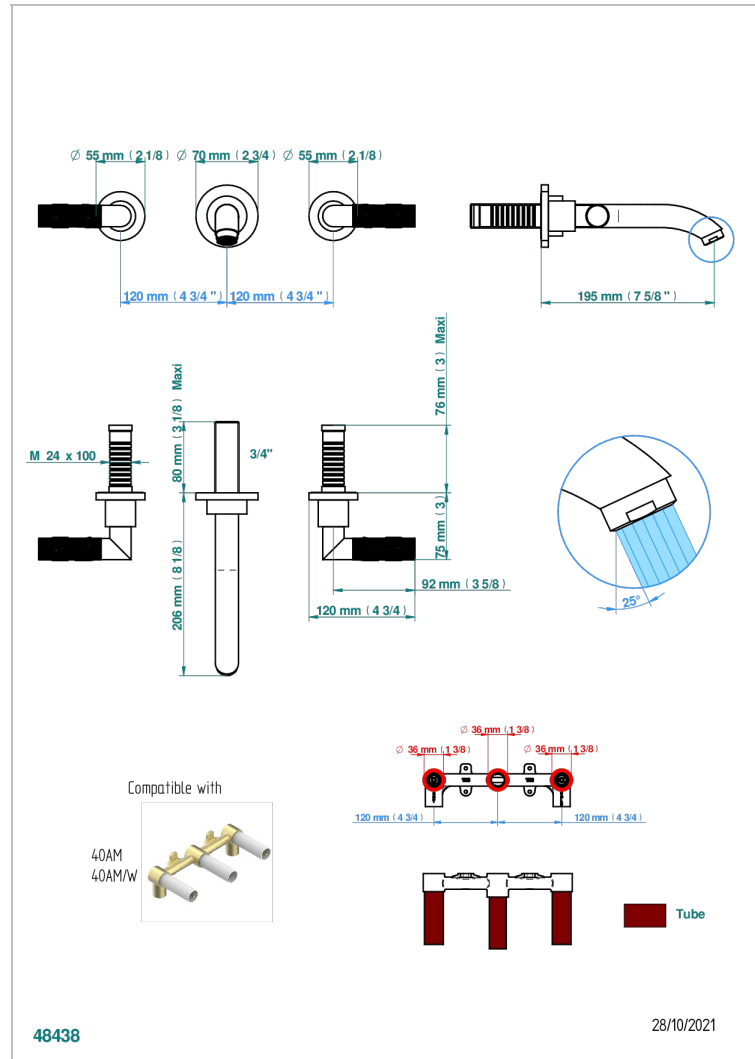

BAMBOU AMBER CRYSTAL

A34-40GB

Trim only for wall mounted 3-hole basin mixer

CHARACTERISTIC

- BamboU Amber crystal
- Trim only for wall mounted 3-hole basin mixer

TECHNICAL SPECS

- Recommandé : 3 bars (max. 5 bars) - Advised : 43,5 psi (max. 72 psi)
- 15 l/min à 3 bars (4 gpm at 43.5 psi)

RELATED SKU'S

- Ref. G00-40AC Rough parts for wall mounted 3 hole mixer, cross handle version
- Ref. G00-40AM Rough parts for wall mounted 3 hole mixer, lever handle version

AVAILABLE FINITIONS

Antique nickel - H28
Black ceram - D30
Blush PVD - H62
Brass color PVD - H49
Brown bronze color PVD - F33
Gold color PVD - H52