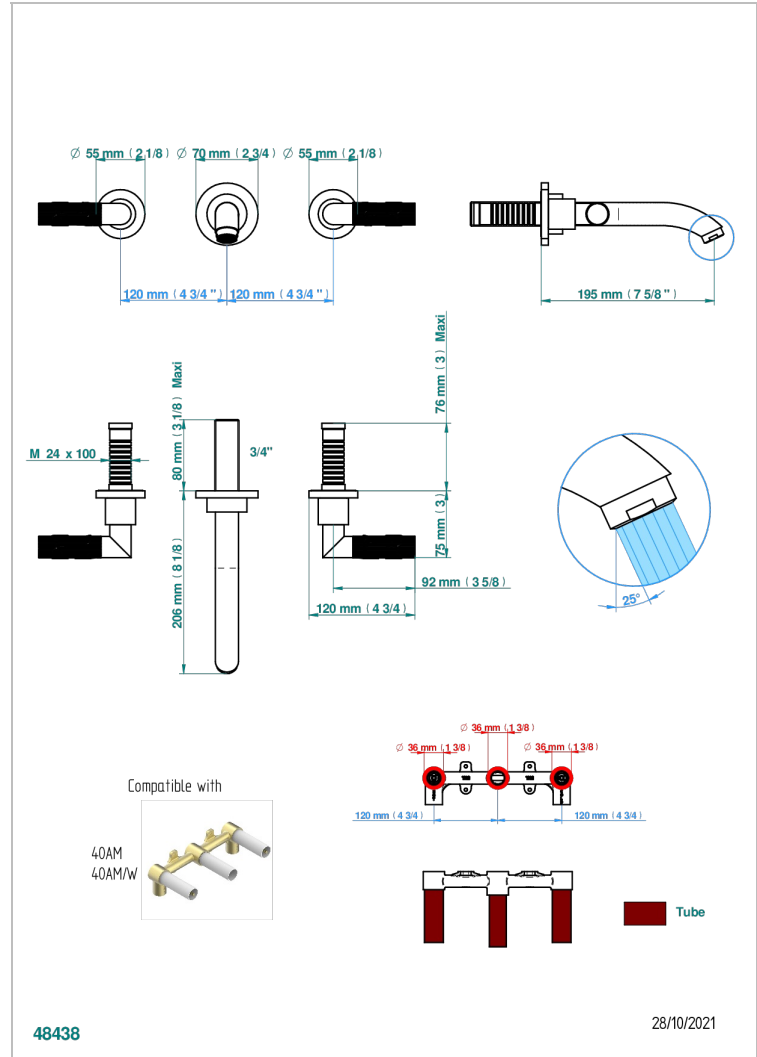

BAMBOU AMBER CRYSTAL

A34-40GB

Trim only for wall mounted 3-hole basin mixer

CHARACTERISTIC

- BamboU Amber crystal
- Trim only for wall mounted 3-hole basin mixer

TECHNICAL SPECS

- Reconnamé : 3 bars (max. 5 bars) - Advised : 43,5 psi (max. 72 psi)
- 15 l/min à 3 bars (4 gpm at 43.5 psi)

RELATED SKU'S

- Ref. G00-40AC Rough parts for wall mounted 3 hole mixer, cross handle version
- Ref. G00-40AM Rough parts for wall mounted 3 hole mixer, lever handle version

AVAILABLE FINITIONS

Antique nickel - H28
Black ceram - D30
Blush PVD - H62
Brass color PVD - H49
Brown bronze color PVD - F33
Gold color PVD - H52