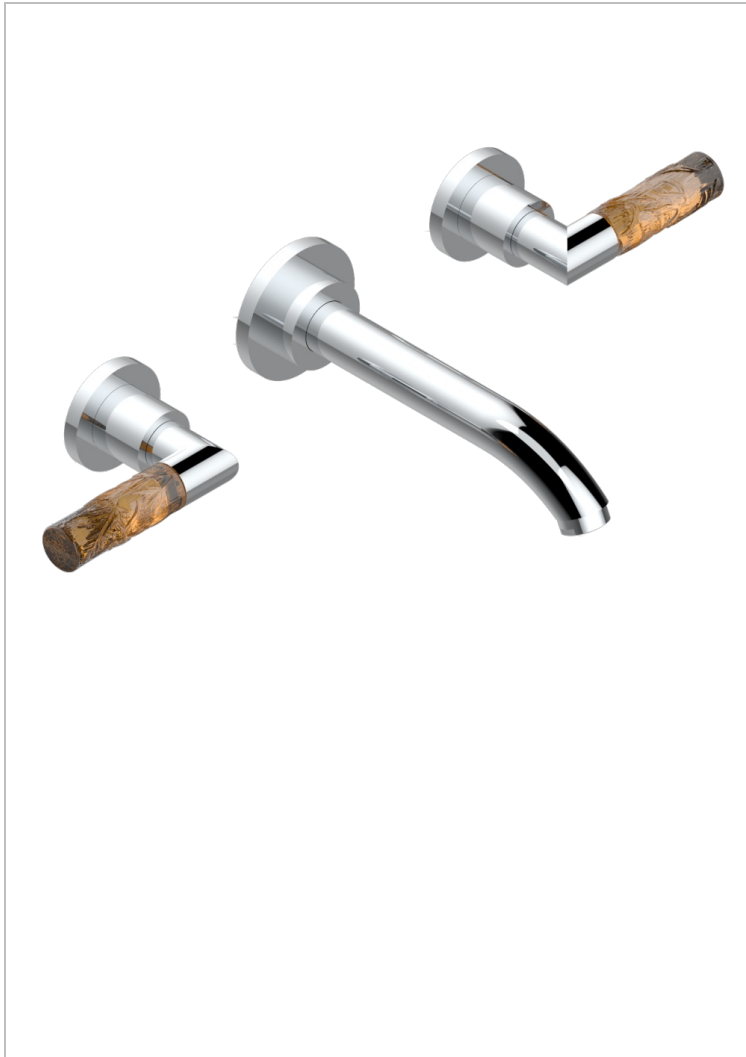

BAMBOU AMBER CRYSTAL

A34-40GB

Trim only for wall mounted 3-hole basin mixer

CHARACTERISTIC

- BamboU Amber crystal
- Trim only for wall mounted 3-hole basin mixer

TECHNICAL SPECS

- Reconnamé : 3 bars (max. 5 bars) - Advised : 43,5 psi (max. 72 psi)
- 15 l/min à 3 bars (4 gpm at 43.5 psi)

RELATED SKU'S

- Ref. G00-40AC Rough parts for wall mounted 3 hole mixer, cross handle version
- Ref. G00-40AM Rough parts for wall mounted 3 hole mixer, lever handle version

AVAILABLE FINITIONS

Antique nickel - H28
Black ceram - D30
Blush PVD - H62
Brass color PVD - H49
Brown bronze color PVD - F33
Gold color PVD - H52

Nickel color PVD - H55
Polished chrome (color finish) - A02
Polished chrome / Polished gold (color finish) - G02
Polished gold (color finish) - F01
Polished nickel - B01
Soft gold - F30

Soft matt gold - F31
Umber PVD - H66
Varnished matt antique red copper (color finish) - H07