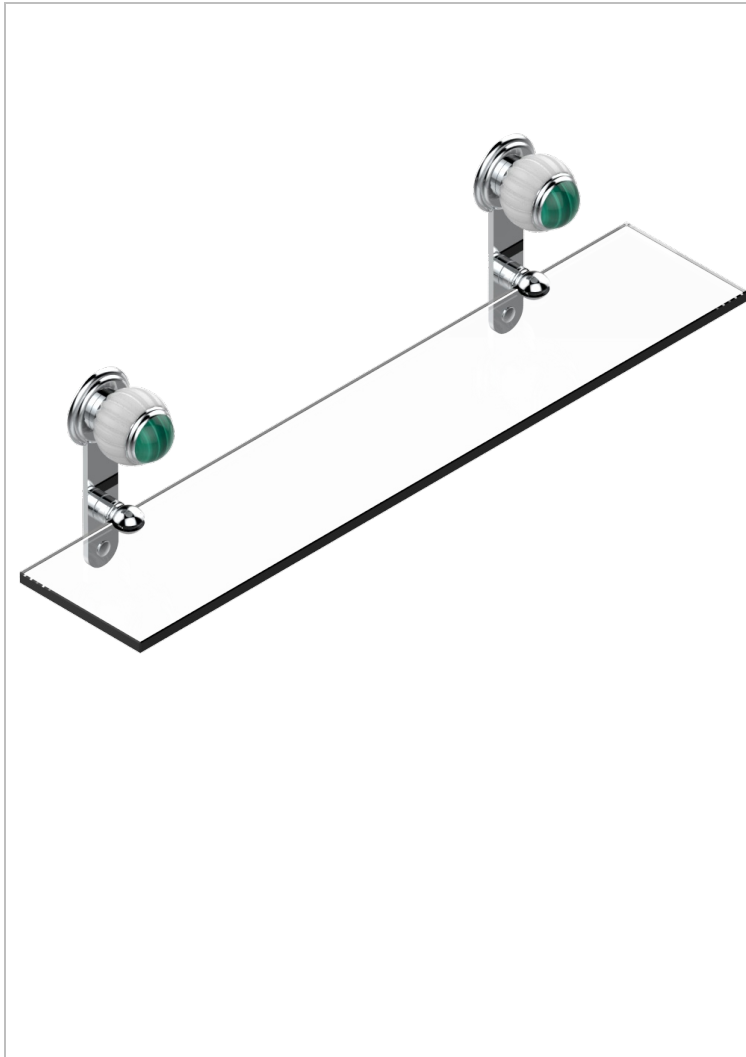

VOGUE MALACHITE

A8M-564

Glass shelf with brackets

CHARACTERISTIC

- Vogue Malachite
- Glass shelf with brackets

AVAILABLE FINITIONS

Black ceram - D30
Blush PVD - H62
Brass color PVD - H49
Brown bronze color PVD - F33
Chrome polished - A02
Chrome polished / gold polished - G02

Copper antique matt, coated - H07
Gold color PVD - H52
Gold mat - F07
Gold polished - F01
Graphite PVD - H64
Light coated bronze - D01

Matt Umber PVD - H67
Matt blush PVD - H60
Matt brass color PVD - H50
Matt brown bronze color PVD - F34
Matt chrome (American satin) - C02
Matt gold color PVD - H53

Matt graphite PVD - H65
Matt nickel (American satin) - C01
Matt nickel color PVD - H56
Nickel antique / Sovereign - H28
Nickel color PVD - H55
Nickel polished - B01

Soft gold - F30
Soft matt gold - F31
Umber PVD - H66