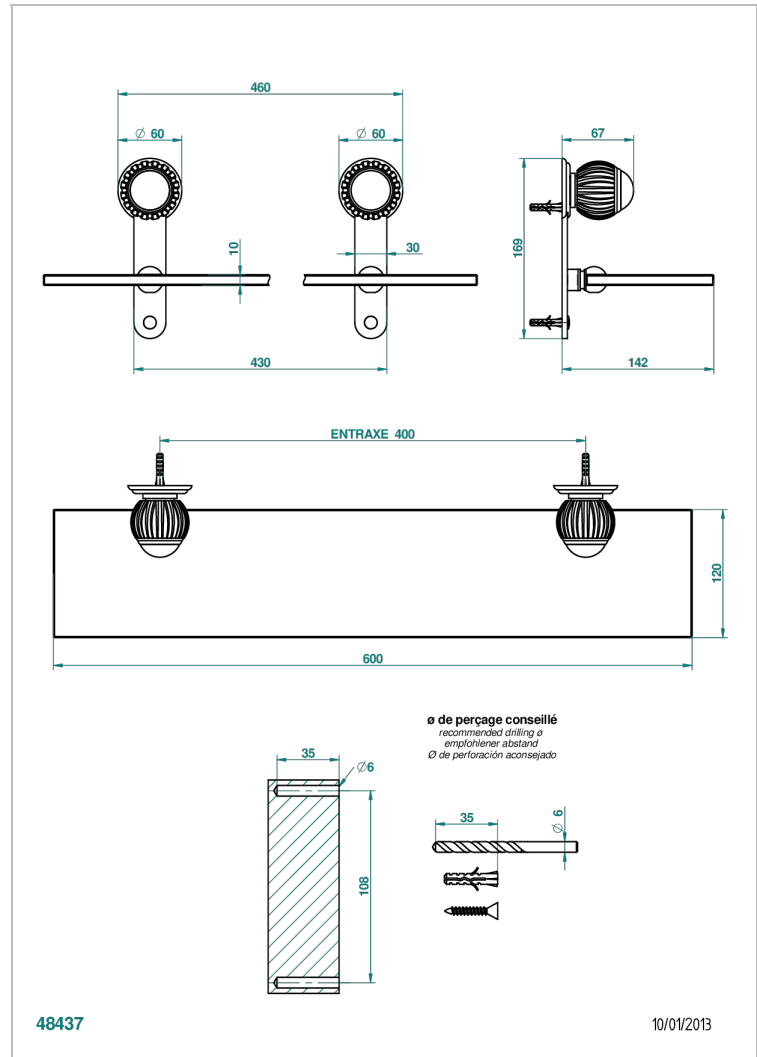

VOGUE MALACHITE

A8M-564

Glass shelf with brackets

CHARACTERISTIC

- Vogue Malachite
- Glass shelf with brackets

AVAILABLE FINITIONS

Black ceram - D30
Blush PVD - H62
Brass color PVD - H49
Brown bronze color PVD - F33
Chrome polished - A02
Chrome polished / gold polished - G02